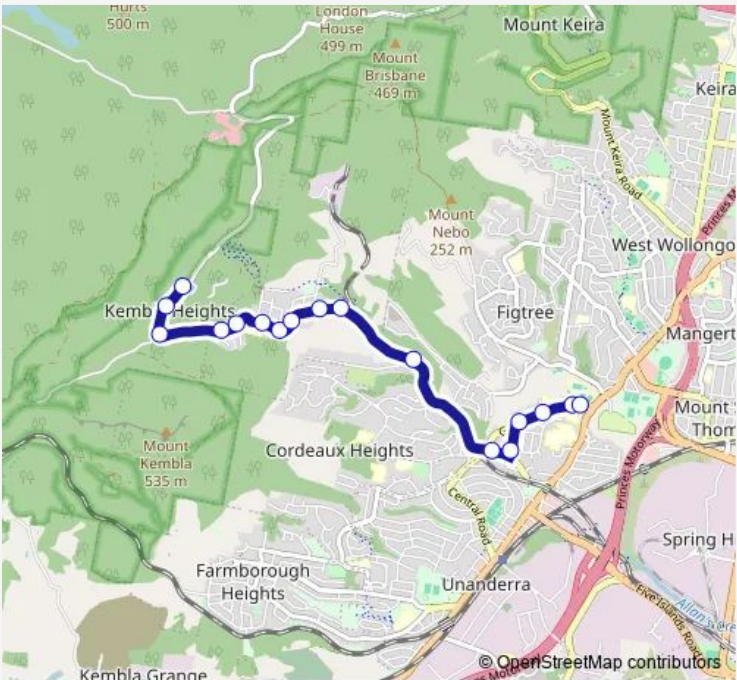

School Bus S098 Harry Graham Dr opp Central Ave to Figtree Hs

[Go to website](#)

Direction
 Harry Graham Dr Opp Central Av — Figtree High School, Gibsons Rd
 17 stops
[Open route schedule](#)

- Harry Graham Dr Opp Central Av
- Kembla Heights Community Hall, Harry Graham Dr
- Cordeaux Rd At Harry Graham Dr
- Cordeaux Rd Opp Araluen Av
- Cordeaux Rd After Cudgee Cres
- Cordeaux Rd Opp Mount Kembla Public School
- Mt Kembla Rural Fire Brigade, Cordeaux Rd
- Cordeaux Rd Before Bradley Av
- Cordeaux Rd After Stones Rd
- 212 Cordeaux Rd
- Cordeaux Rd Opp William James Dr
- Cordeaux Rd After Gibsons Rd
- Amaroo Av Opp Springfield Av
- Gibsons Rd Opp Amaroo Av
- Figtree Private Hospital, Gibsons Rd
- Figtree High School, Gibsons Rd
- Figtree High School, Gibsons Rd

Route schedule
 Harry Graham Dr Opp Central Av — Figtree High School, Gibsons Rd

Monday	07:58
Tuesday	07:58
Wednesday	07:58
Thursday	07:58
Friday	07:58
Saturday	—
Sunday	—

Route info
 Direction: Harry Graham Dr Opp Central Av
 Stops: 17
 Trip Duration: 0 hour 12 min

S098 School Bus time schedules and route maps are available in an offline PDF at busmaps.com. Use the busmaps.com website to see live bus times, train schedule or subway schedule, and step-by-step directions for all public transit in Wollongong

The schedule is provided in the local timezone. Times with "(+1)" indicate departures on the next day.

PDF file created on 2025-01-31

2024 BusMaps.com - All Rights Reserved