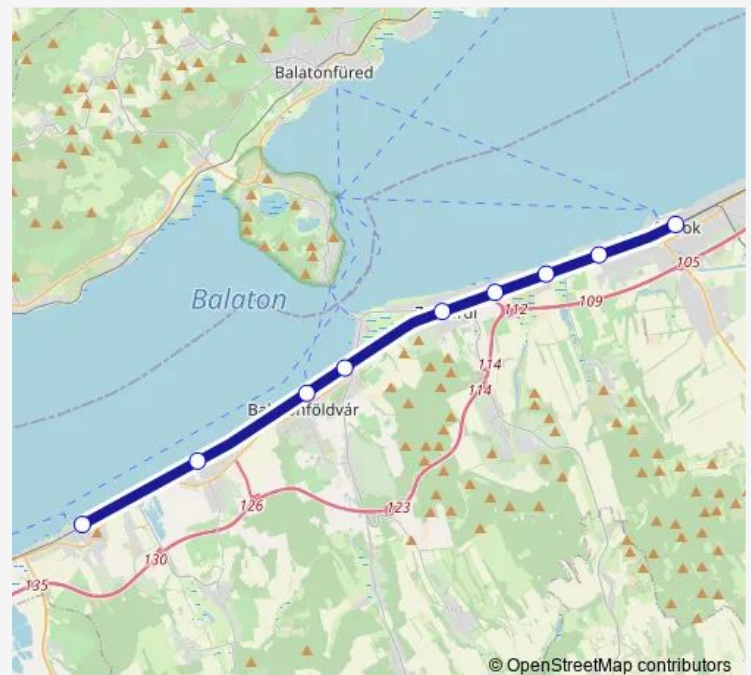

Rail S 18710

[Go to website](#)

Direction

Siófok — Balatonszemes

9 stops

[Open route schedule](#)

Siófok

Balatonszéplak felső

Balatonszéplak alsó

Zamárdi felső

Zamárdi

Szántód-Kőröshegy

Balatonföldvár

Balatonszárszó

Balatonszemes

Route schedule

Siófok — Balatonszemes

Monday 08:31

Tuesday —

Wednesday —

Thursday —

Friday —

Saturday 08:31

Sunday 08:31

Route info

Direction: Siófok

Stops: 9

Trip Duration: 0 hour 32 min

■ S 18710

S 18710 Rail time schedules and route maps are available in an offline PDF at busmaps.com. Use the busmaps.com website to see live bus times, train schedule or subway schedule, and step-by-step directions for all public transit in Siofok