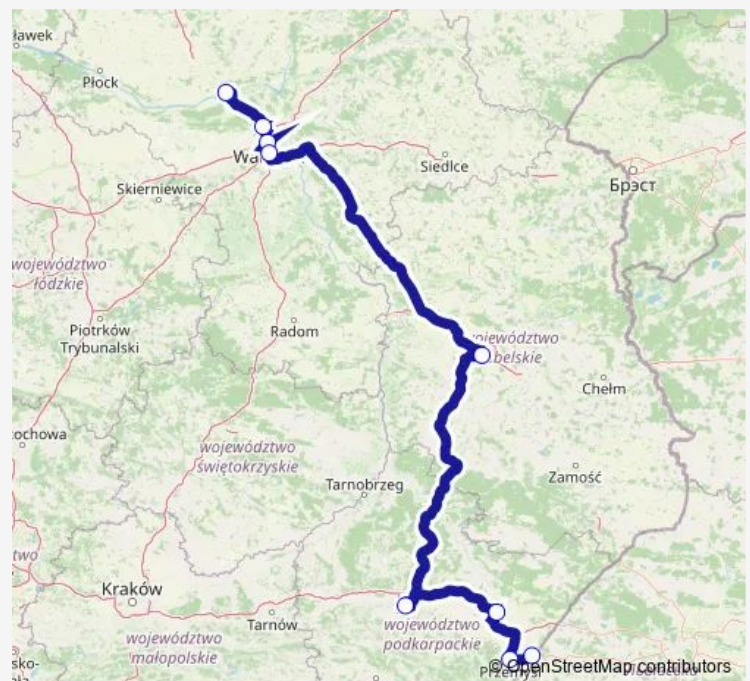

Warsaw, Metro Młociny

Warsaw, Bus Station West

Warsaw, Chopin Airport

Lublin, Bus Station Lublin

Rzeszow, Bus Station

Jaroslaw, Bus Station

Przemysl, Bus Station

Medyka, Border Crossing

Route schedule

Nowy Dwor Mazowiecki, Warsaw-Modlin Airport — Medyka, Border Crossing

Monday 13:15-14:15

Tuesday 13:15-14:15

Wednesday 13:15-14:15

Thursday 13:15-14:15

Friday 13:15-14:15

Saturday 13:15-14:15

Sunday 13:15-14:15

Route info

Direction: Nowy Dwor Mazowiecki, Warsaw-Modlin Airport

Stops: 9

Trip Duration: 7 hour 30 min

FlixBus 1251 — Warsaw - Rzeszow - Medyka

Direction

Medyka, Border Crossing — Nowy Dwor Mazowiecki, Warsaw-Modlin Airport

9 stops

[Open route schedule](#)

Medyka, Border Crossing

Przemysl, Bus Station

Jaroslaw, Bus Station

Rzeszow, Bus Station

Lublin, Bus Station Lublin

Warsaw, Chopin Airport