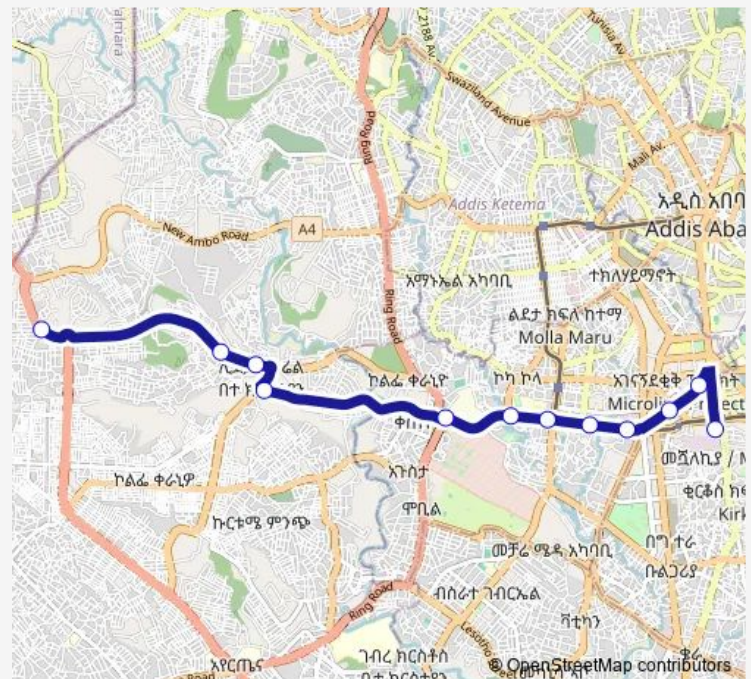

Bus AB105 Anfo Meda ↔ Legehar (Old Train Station)

[Go to website](#)

Direction

Anfo Meda — Legehar (Old Train Station)

14 stops

[Open route schedule](#)

Anfo Meda

Mariam

Mexico Shebelle Hotel

A.A. Commercial College

National Theatre

Legehar (Old Train Station)

Route schedule

Anfo Meda — Legehar (Old Train Station)

Monday	06:00
Tuesday	06:00
Wednesday	06:00
Thursday	06:00
Friday	06:00
Saturday	06:00
Sunday	06:00

Route info

Direction: Anfo Meda

Stops: 14

Trip Duration: 1 hour 4 min

AB105 — Anfo Meda ↔ Legehar (Old Train Station)

Direction

Legehar (Old Train Station) — Anfo Meda

12 stops

Route info

Direction: Legehar (Old Train Station)

Stops: 12

Trip Duration: 1 hour 0 min

AB105 Bus time schedules and route maps are available in an offline PDF at busmaps.com. Use the busmaps.com website to see live bus times, train schedule or subway schedule, and step-by-step directions for all public transit in Addis Ababa