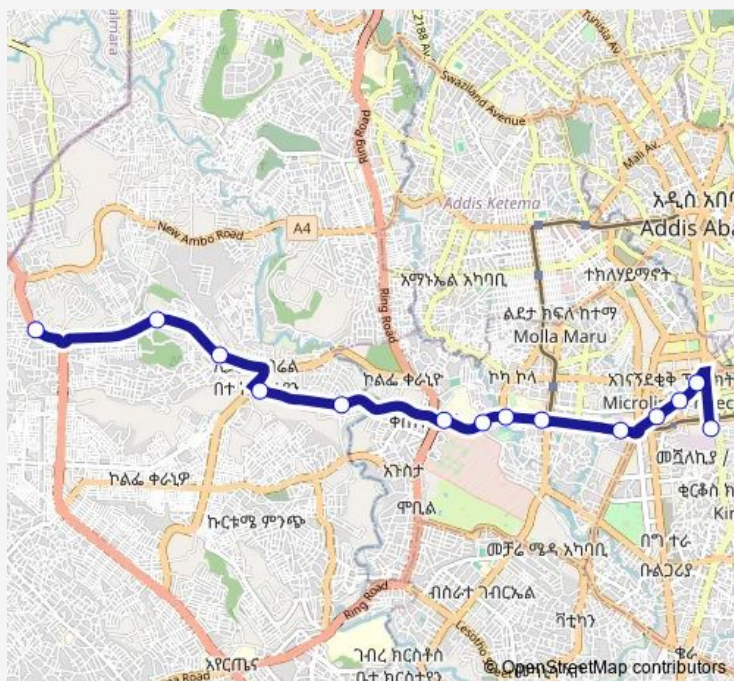

Yeshi Debele

Anfo Meda

Route schedule

Legehar (Old Train Station) — Anfo Meda

Monday	06:00
Tuesday	06:00
Wednesday	06:00
Thursday	06:00
Friday	06:00
Saturday	06:00
Sunday	06:00

Route info

Direction: Legehar (Old Train Station)

Stops: 12

Trip Duration: 1 hour 0 min

Ab105 — Anfo Meda ↔ Legehar (Old Train Station)

## Direction

Anfo Meda — Legehar (Old Train Station)

14 stops

[Open route schedule](#)

Anfo Meda

Weybla Mariam

Yeshi Debele

Mendida

## Route schedule

Anfo Meda — Legehar (Old Train Station)

Monday 06:00

Tuesday 06:00

Wednesday 06:00

Thursday 06:00

Friday 06:00

Saturday 06:00