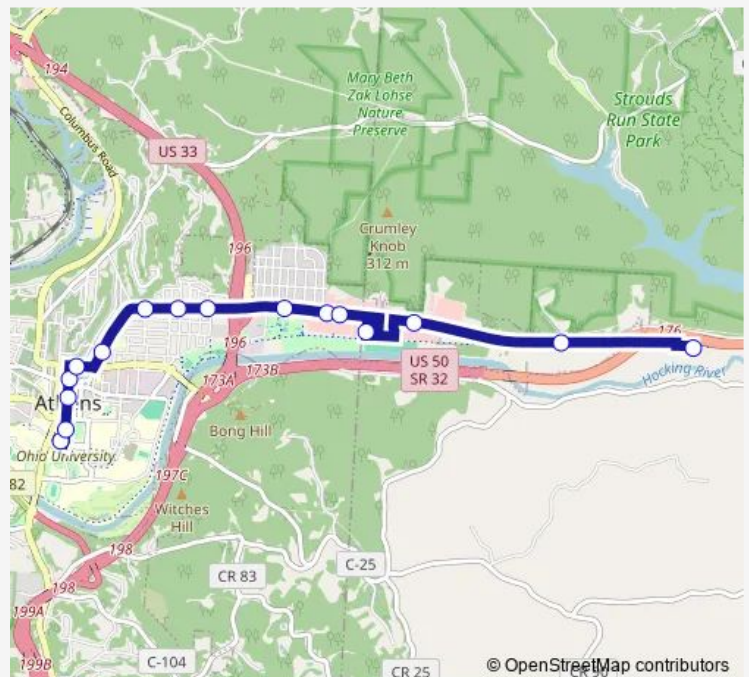

Monday 07:30-18:30

Tuesday 07:30-18:30

Wednesday 07:30-18:30

Thursday 07:30-18:30

Friday 07:30-18:30

Saturday 08:30-14:30

Sunday —

Route info

Direction: Baker Center Bus Hub

Stops: 16

Trip Duration: 0 hour 21 min

Line 2

Direction

Holzer Clinic — Baker Center Bus Hub

28 stops

[Open route schedule](#)

Holzer Clinic

Hope Drive

Market On State

970 E State St

State / Robinson

State - Big Lots

State / Eden

State / Charles

Saturday 08:51-14:51

Sunday —

Route info

Direction: Holzer Clinic

Stops: 28

Trip Duration: 0 hour 32 min

Richland / Dairy

Richland / W Green