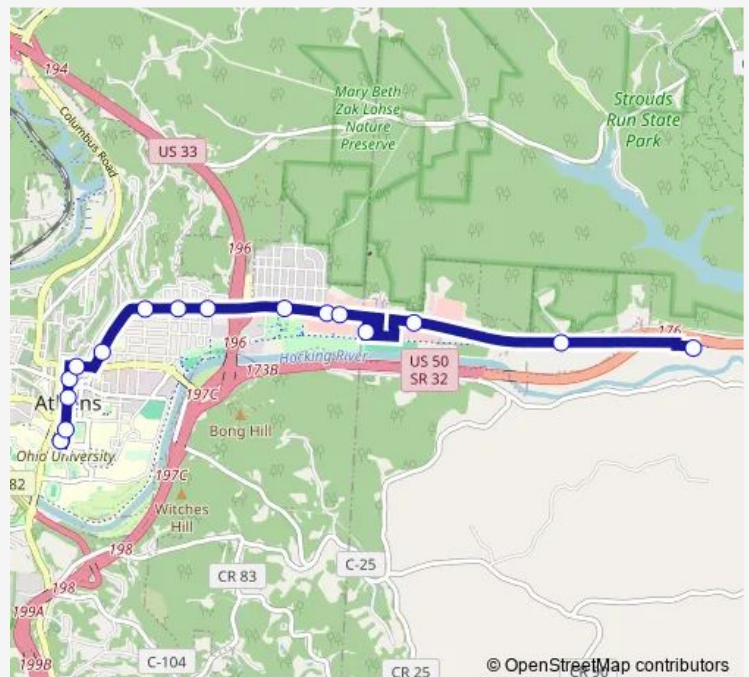

Monday 07:30-18:30

Tuesday 07:30-18:30

Wednesday 07:30-18:30

Thursday 07:30-18:30

Friday 07:30-18:30

Saturday 08:30-14:30

Sunday —

Route info

Direction: Baker Center Bus Hub

Stops: 16

Trip Duration: 0 hour 21 min

Line 2

Direction

Holzer Clinic — Baker Center Bus Hub

28 stops

[Open route schedule](#)

Holzer Clinic

Hope Drive

Market On State

970 E State St

State / Robinson

State - Big Lots

State / Eden

State / Charles

Saturday 08:51-14:51

Sunday —

Route info

Direction: Holzer Clinic

Stops: 28

Trip Duration: 0 hour 32 min

Richland / Dairy

Richland / W Green