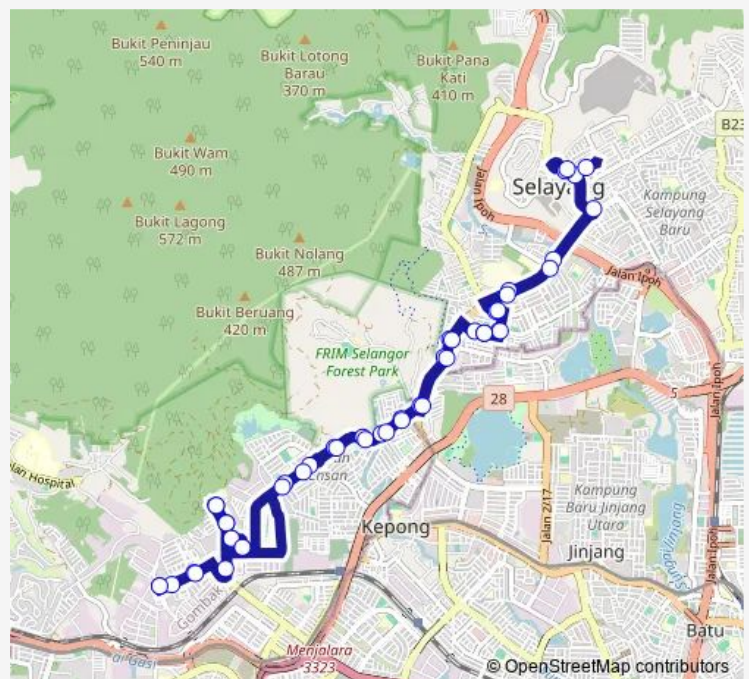

SI514 Taman Selayang Jaya (Barat)

SI99 Taman Selayang Jaya (Utara)

SI24 Hospital Selayang

Route schedule

SI315 Kepong Industrial Park — SI315 Kepong Industrial Park

Monday 06:00-21:00

Tuesday 06:00-21:00

Wednesday 06:00-21:00

Thursday 06:00-21:00

Friday 06:00-21:00

Saturday 06:00-21:00

Sunday 06:00-21:00

Route info

Direction: SI315 Kepong Industrial Park

Stops: 48

Trip Duration: 1 hour 30 min