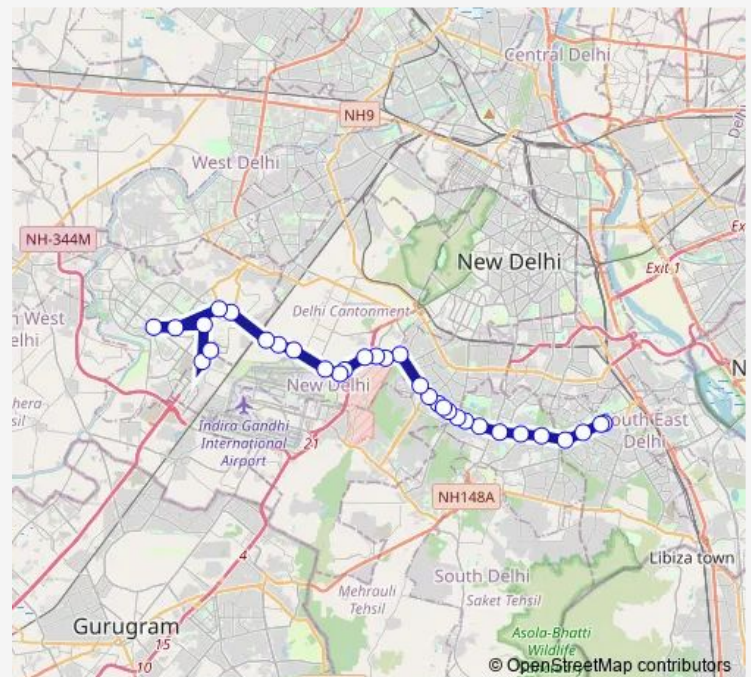

Thursday 13:42-17:40

Friday 13:42-17:40

Saturday 13:42-17:40

Sunday 13:42-17:40

Route info

Direction: Nehru Place Terminal

Stops: 32

Trip Duration: 1 hour 54 min