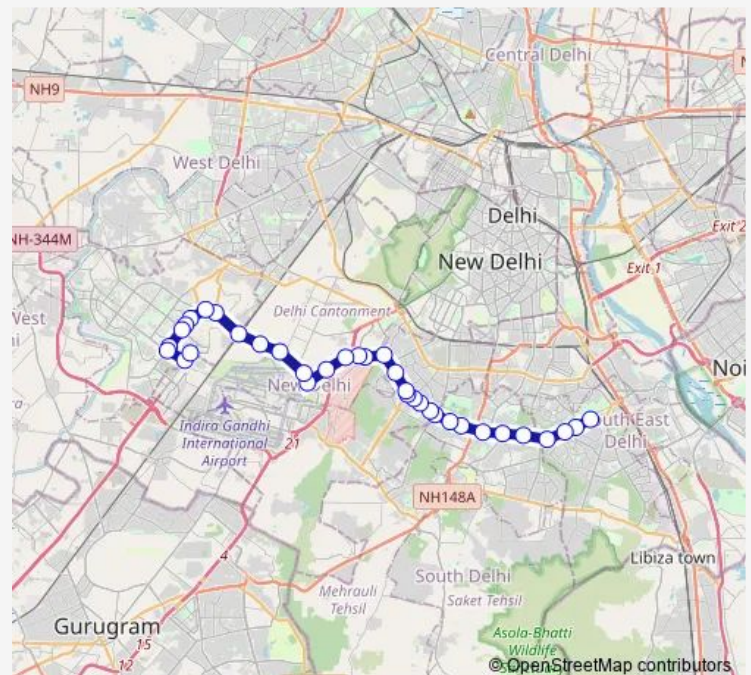

### Route schedule

Nehru Place Terminal — APJ School

Monday 04:13-07:48

Tuesday 04:13-07:48

Wednesday 04:13-07:48

Thursday 04:13-07:48

Friday 04:13-07:48

Saturday 04:13-07:48

Sunday 04:13-07:48

### Route info

Direction: Nehru Place Terminal

Stops: 35

Trip Duration: 2 hour 4 min

764extdown

Police Colony Mehram Nagar

Palam Airport

Indian Oil Station