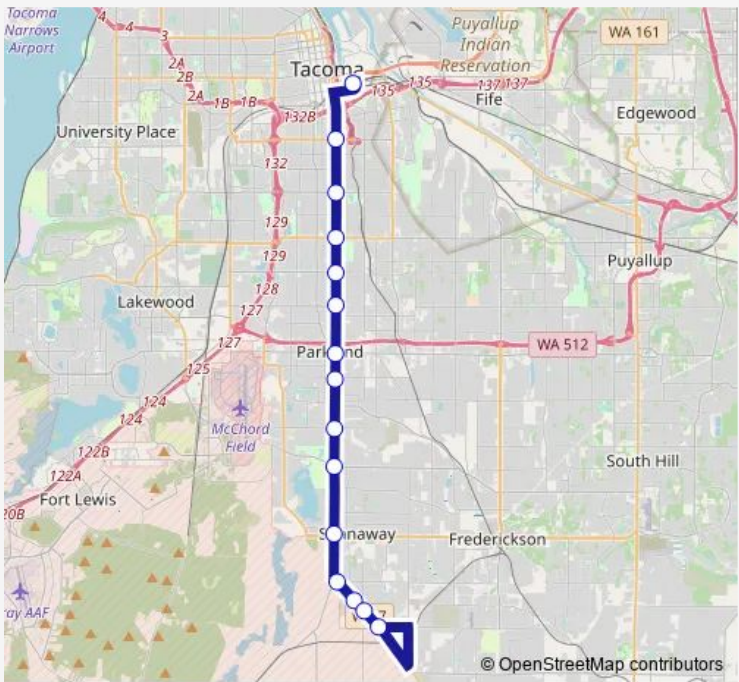

Bus STCL Stream TDS / Spanaway Tc

[Go to website](#)

Direction
 Tacoma Dome Station - Zone A — SR 7 & 8th Ave E - Walmart

15 stops

[Open route schedule](#)

- Tacoma Dome Station - Zone A
- Pacific Ave & S 38th St
- Pacific Ave & S 56th St
- Pacific Ave & S 72nd St
- Pacific Ave & S 84th St
- Pacific Ave & S 96th St
- Pacific Ave S & S 112th St
- Pacific & 121st St S
- Pacific Ave S & S 138th St
- Pacific Ave S & S Military Rd
- Pacific Ave S & S 176th St
- Mountain Hwy E & SR 507
- Mountain Hwy E & Field Rd E
- SR 7 & 208th St E
- SR 7 & 8th Ave E - Walmart

Route schedule

Tacoma Dome Station - Zone A — SR 7 & 8th Ave E - Walmart

Monday	05:35-19:10
Tuesday	05:35-19:10
Wednesday	05:35-19:10
Thursday	05:35-19:10
Friday	05:35-19:10
Saturday	—
Sunday	—

Route info

Direction: Tacoma Dome Station - Zone A

Stops: 15

Trip Duration: 0 hour 53 min

Direction

SR 7 & 8th Ave E - Walmart — Tacoma Dome Station - Zone D

13 stops

[Open route schedule](#)

SR 7 & 8th Ave E - Walmart

Wednesday 05:40-19:15

Thursday 05:40-19:15

Friday 05:40-19:15

Saturday —

Sunday —

Route info

Direction: SR 7 & 8th Ave E - Walmart

Stops: 13