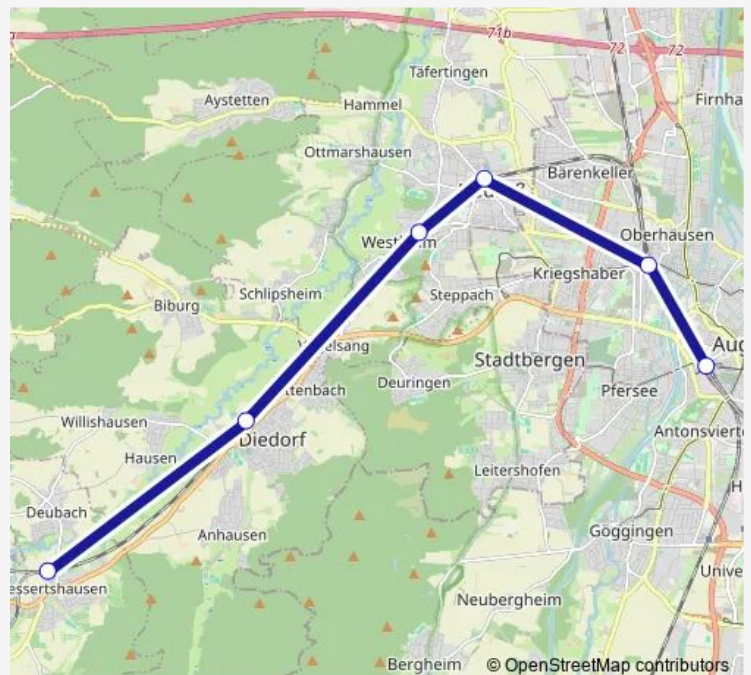

Regional Rail Service RB83

[Go to website](#)

Direction

Augsburg Hbf — Gessertshausen

6 stops

[Open route schedule](#)

Augsburg Hbf

Augsburg-Oberhausen

Neusäß

Westheim (Schwab)

Diedorf (Schwab)

Gessertshausen

Route schedule

Augsburg Hbf — Gessertshausen

Monday 07:32-13:41

Tuesday 07:32-13:41

Wednesday 07:32-13:41

Thursday 07:32-13:41

Friday 07:32-13:41

Saturday —

Sunday —

Route info

Direction: Augsburg Hbf

Stops: 6

Trip Duration: 0 hour 19 min

■ RB83

Direction

Augsburg Hbf — Gessertshausen

6 stops

[Open route schedule](#)

Augsburg Hbf

Augsburg-Oberhausen