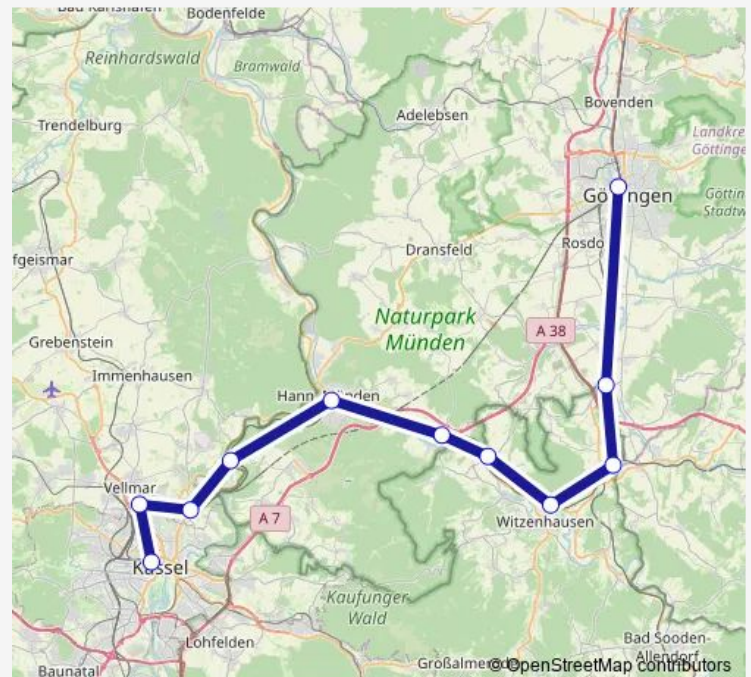

Saturday —

Sunday —

Route info

Direction: Göttingen

Stops: 11

Trip Duration: 1 hour 0 min

■ RB83

BusMaps

Direction

Kassel Hbf — Göttingen

11 stops

[Open route schedule](#)

Kassel Hbf

Vellmar-Niedervellmar

Fuldataal-Ihringshausen

Speele

Thursday 04:14-23:14

Friday 04:14-23:14

Saturday 00:26-23:14

Sunday 00:26-23:14

Route info

Direction: Göttingen

Stops: 11

Trip Duration: 0 hour 59 min