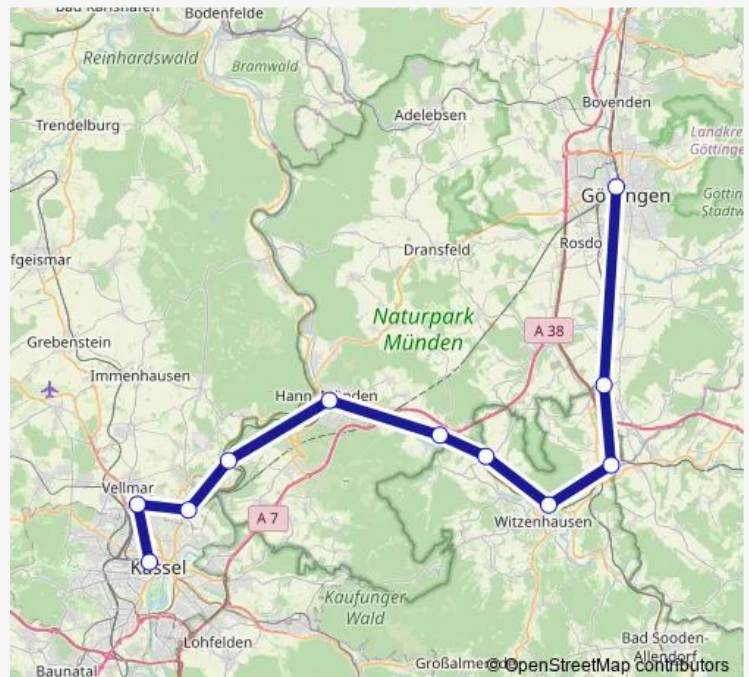

Göttingen

Route schedule

Kassel Hauptbahnhof — Göttingen

Monday	—
Tuesday	—
Wednesday	—
Thursday	20:35
Friday	20:35
Saturday	01:15-05:46
Sunday	01:15

Route info

Direction: Kassel Hauptbahnhof

Stops: 11

Trip Duration: 0 hour 59 min

■ Rb83

BusMaps

Direction

Göttingen — Kassel Hauptbahnhof

11 stops

[Open route schedule](#)

Göttingen

Friedland(Kr Göttingen)