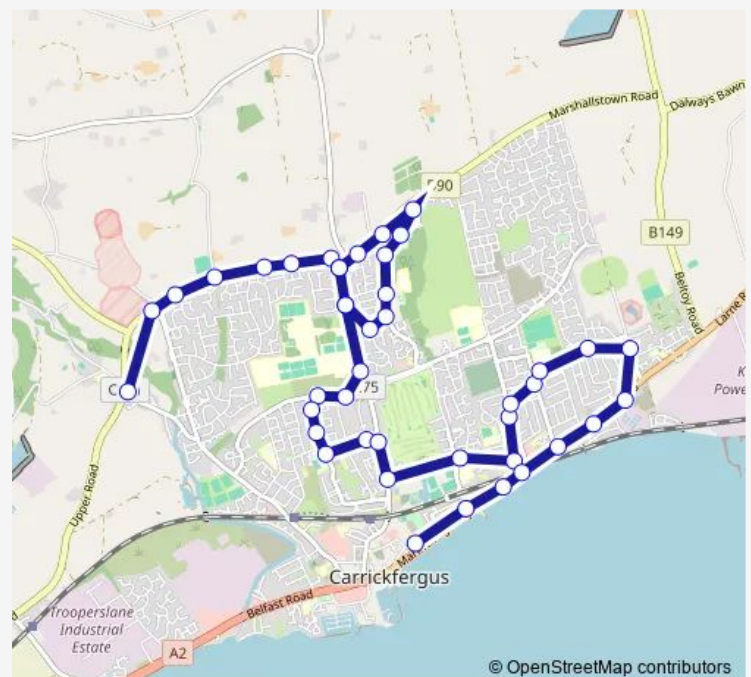

Oakland Park

Carrickfergus Academy Senior Campus

Northlands

Route schedule

Rathview — Joymount

Monday 09:00

Tuesday 09:00

Wednesday 09:00

Thursday 09:00

Friday 09:00

Saturday —

Sunday —

Route info

Direction: Rathview

Stops: 43

Trip Duration: 0 hour 26 min

© OpenStreetMap contributors

365g — Carrickfergus Town Service

BusMaps

Sunnylands Avenue

Thorndale Square

Chichester Square

Sunnylands Avenue

Bridewell Drive

Golf Club

Prince William Way

Barn Road

Elizabeth Avenue

Victoria Road

Castle Road

Downshire Road

Alexander Road