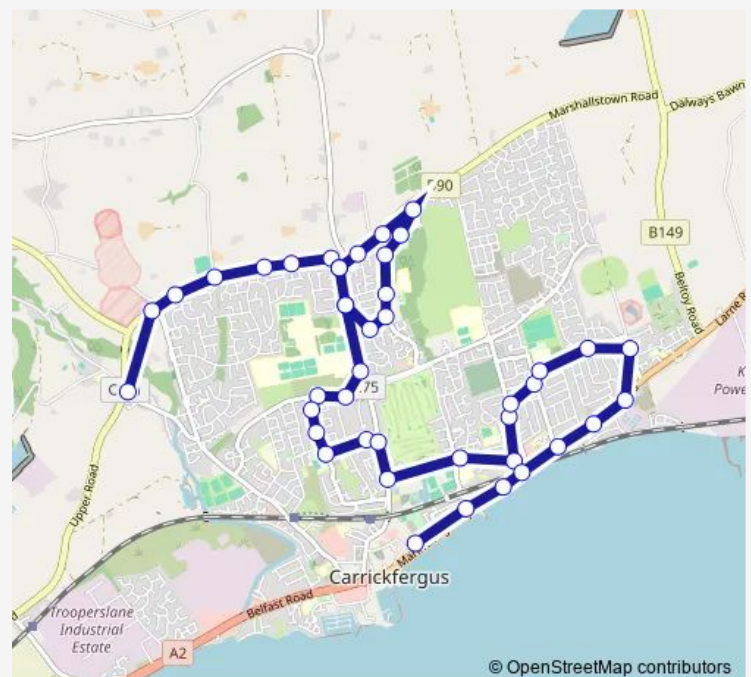

Windslow Heights

Berkeley Road

Milebush Corner

Milebush Cottages

Oakland Park

Straidwalk

Oakfield Church

Oakfield Primary School

### Route schedule

Rathview — Joymount

Monday 09:00

Tuesday 09:00

Wednesday 09:00

Thursday 09:00

Friday 09:00

Saturday —

### Route info

Direction: Rathview

Stops: 43

Trip Duration: 0 hour 26 min

© OpenStreetMap contributors

365g — Carrickfergus Town Service

BusMaps

Sunnylands Avenue