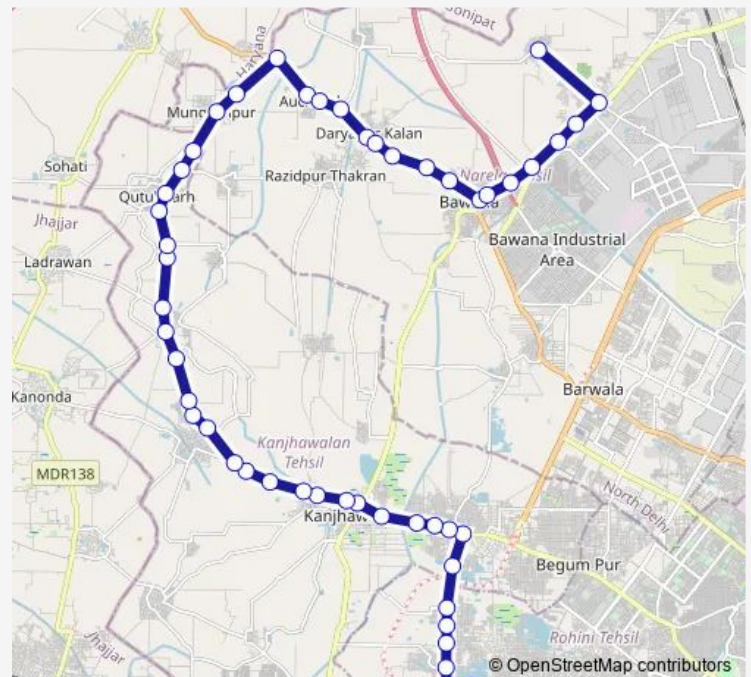

Bus 136stlup

[Go to website](#)

Direction

Rani Khara Depot 1 — Ghoga Village

50 stops

[Open route schedule](#)

Rani Khara Depot 1

Rani Khara Depot Crossing

Jonti Crossing

Jonti Village

Tatesar Village

Route schedule

Rani Khara Depot 1 — Ghoga Village

Monday 05:00-09:45

Tuesday 05:00-09:45

Wednesday 05:00-09:45

Thursday 05:00-09:45

Friday 05:00-09:45

Saturday 05:00-09:45

Sunday 05:00-09:45

Route info

Direction: Rani Khara Depot 1

Stops: 50

Trip Duration: 2 hour 6 min