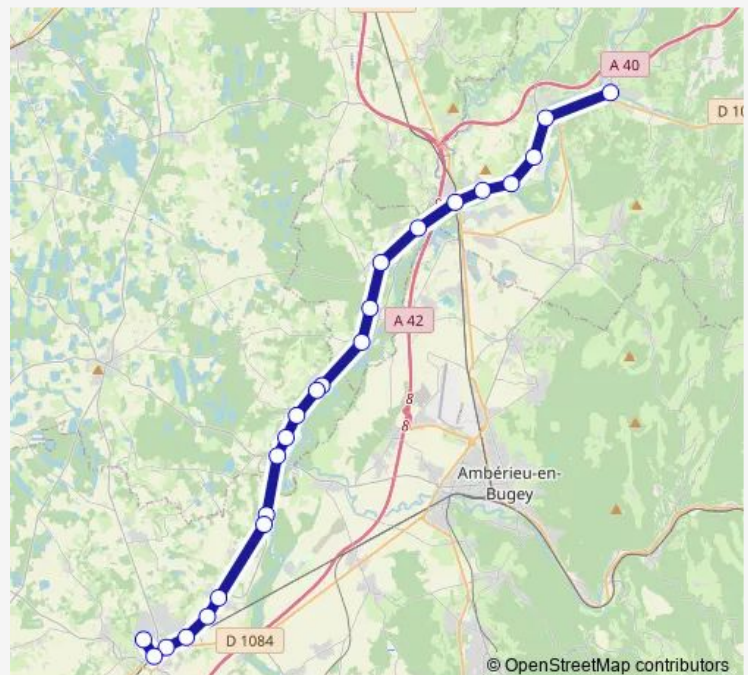

Thursday 06:30-11:45

Friday 06:30-11:45

Saturday 06:30-11:45

Sunday 06:30-11:45

Route info

Direction: Collège

Stops: 23

Trip Duration: 1 hour 10 min

■ A29 — Meximieux / Poncin

Gare SnCF

Collège Vaugelas

Direction

Gare Sncf — Collège

21 stops

[Open route schedule](#)

Gare Sncf