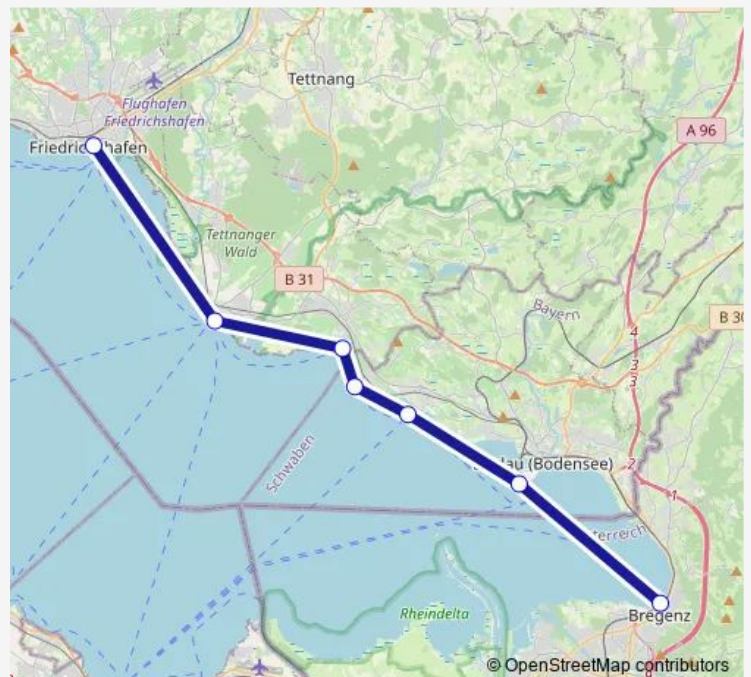

### Direction

Friedrichshafen Hafen (See) — Bregenz Hafen

7 stops

[Open route schedule](#)

Friedrichshafen Hafen (See)

Langenargen Hafen

Kressbronn Hafen

Nonnenhorn Hafen

Wasserburg Hafen (Bodensee)

Lindau Hafen

Bregenz Hafen

### Route schedule

Friedrichshafen Hafen (See) — Bregenz Hafen

Monday 14:35

Tuesday 14:35

Wednesday 14:35

Thursday 14:35

Friday 14:35

Saturday 14:35

### Route info

Direction: Friedrichshafen Hafen (See)

Stops: 7

Trip Duration: 1 hour 52 min

■ 133 — BAT 133

BusMaps

133 Ferry time schedules and route maps are available in an offline PDF at [busmaps.com](https://busmaps.com). Use the [busmaps.com](https://busmaps.com) website to see live bus times, train schedule or subway schedule, and step-by-step directions for all public transit in Bregenz