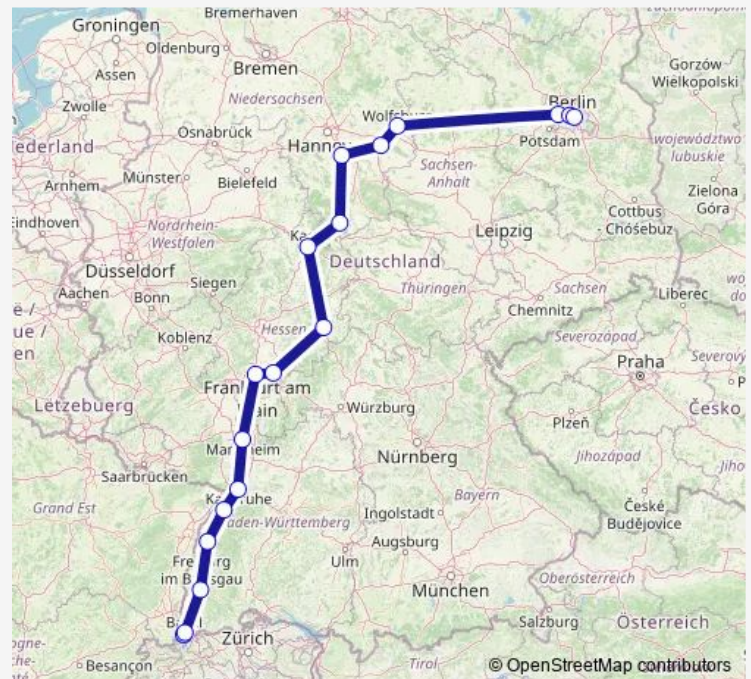

Rail ICE 274

[Go to website](#)

Direction

Basel Sbb — Berlin Ostbahnhof

18 stops

[Open route schedule](#)

Basel Sbb

Basel Bad Bf

Freiburg(Breisgau) Hbf

Offenburg

Baden-Baden

Karlsruhe Hbf

Mannheim Hbf

Frankfurt(Main)Hbf

Hanau Hbf

Fulda

Kassel-Wilhelmshöhe

Göttingen

Hildesheim Hbf

Braunschweig Hbf

Wolfsburg Hbf

Berlin-Spandau

Berlin Hbf (tief)

Berlin Ostbahnhof

Sunday 16:13

Route info

Direction: Basel Sbb

Stops: 18

Trip Duration: 7 hour 39 min

ICE 274

ICE 274 Rail time schedules and route maps are available in an offline PDF at busmaps.com. Use the busmaps.com website to see live bus times, train schedule or subway schedule, and step-by-step directions for all public transit in Berlin