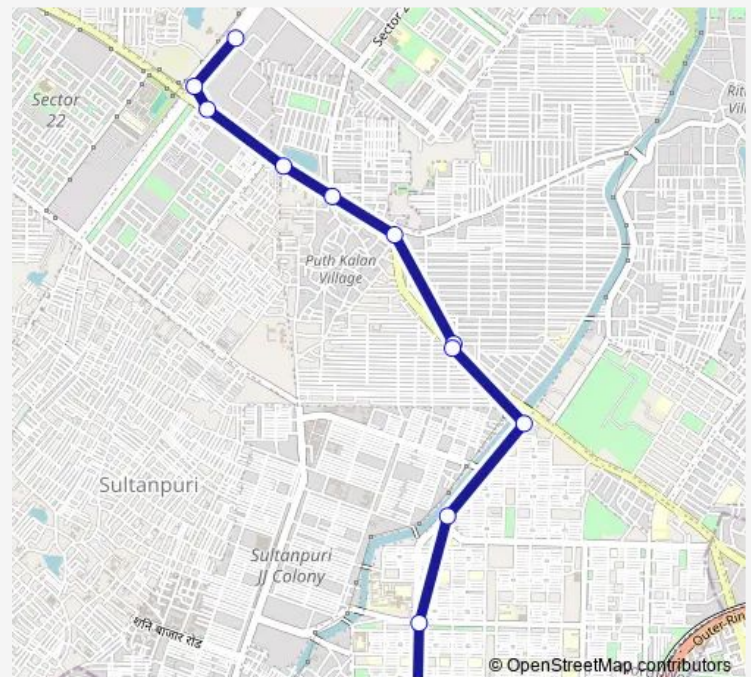

### Route schedule

Police Station Begumpur — Q-Block Mangolpuri

Monday 05:36-21:00

Tuesday 05:36-21:00

Wednesday 05:36-21:00

Thursday 05:36-21:00

Friday 05:36-21:00

Saturday 05:36-21:00

### Route info

Direction: Police Station Begumpur

Stops: 15

Trip Duration: 0 hour 22 min

962astldown

BusMaps

962astldown Bus time schedules and route maps are available in an offline PDF at busmaps.com. Use the busmaps.com website to see live bus times, train schedule or subway schedule, and step-by-step directions for all public transit in Puth Kalan