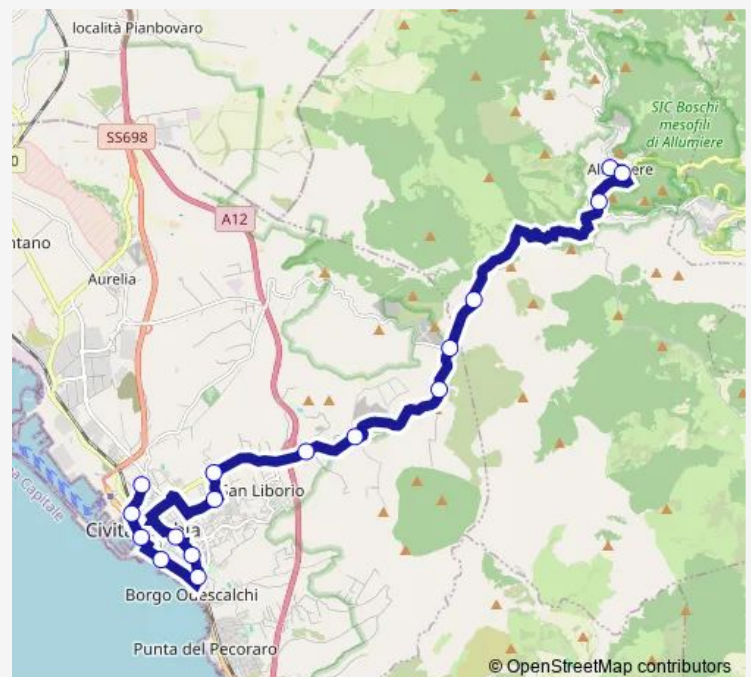

CIVITAVECCHIA | Ist. Superiore G. CALAMATTA # f73

Civitavecchia | Deposito # f277

Route schedule

Allumiere | Piazza Repubblica # f258 — Civitavecchia | Deposito # f277

| | |
|-----------|-------|
| Monday | 08:10 |
| Tuesday | 08:10 |
| Wednesday | 08:10 |
| Thursday | 08:10 |
| Friday | 08:10 |
| Saturday | — |
| Sunday | — |

Route info

Direction: Allumiere | Piazza Repubblica # f258

Stops: 17

Trip Duration: 0 hour 40 min

Bus time schedules and route maps are available in an offline PDF at busmaps.com. Use the busmaps.com website to see live bus times, train schedule or subway schedule, and step-by-step directions for all public transit in Civitavecchia