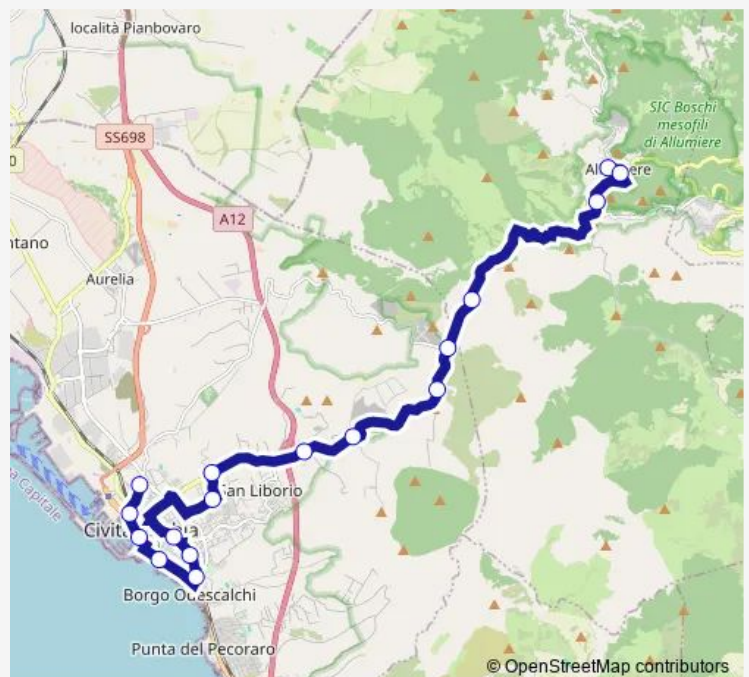

Civitavecchia | Viale Baccelli Viale Etruria # f270

Civitavecchia | Viale Baccelli Via Arno # f271

Civitavecchia | Viale Baccelli Via Morandi # f67

Civitavecchia | Stazione FS # f233

Civitavecchia | Piazza V. Emanuele II # f232

Civitavecchia | Ist. Superiore G. Calamatta # f73

Civitavecchia | Deposito # f277

Route schedule

Allumiere | Piazza Repubblica # f258 — Civitavecchia | Deposito # f277

Monday	08:10
Tuesday	08:10
Wednesday	08:10
Thursday	08:10
Friday	08:10
Saturday	—
Sunday	—

Route info

Direction: Allumiere | Piazza Repubblica # f258

Stops: 17

Trip Duration: 0 hour 38 min

Bus time schedules and route maps are available in an offline PDF at busmaps.com. Use the busmaps.com website to see live bus times, train schedule or subway schedule, and step-by-step directions for all public transit in Civitavecchia