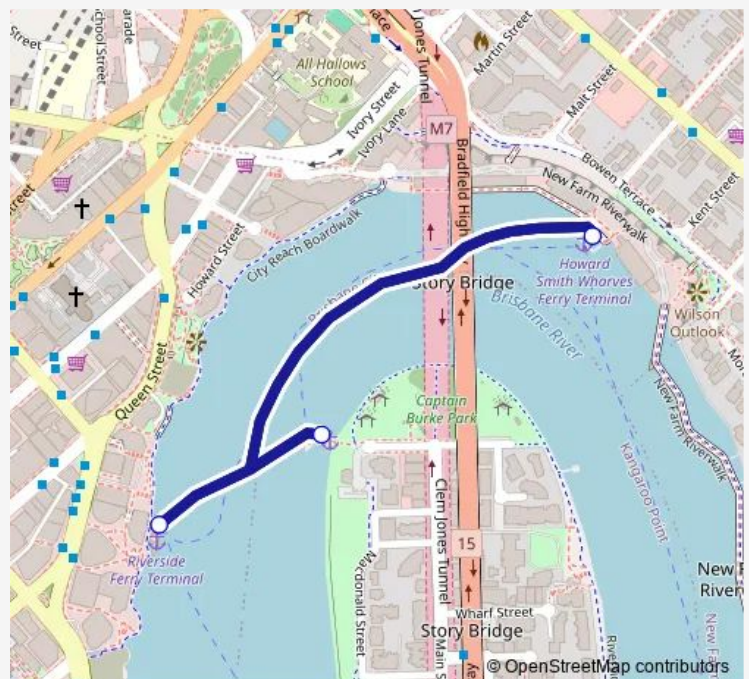

## Ferry HSWS Inner-City Cross-River - Howard Smith Wharf

[Go to website](#)

### Direction

Holman Street ferry terminal — Howard Smith Wharves ferry terminal

3 stops

[Open route schedule](#)

Holman Street ferry terminal

Riverside ferry terminal

Howard Smith Wharves ferry terminal

### Route schedule

Holman Street ferry terminal — Howard Smith Wharves ferry terminal

Monday 05:37-23:07

Tuesday 05:37-23:07

Wednesday 05:37-23:07

Thursday 05:37-23:07

Friday 05:37-23:37

Saturday 05:37-23:37

### Route info

Direction: Holman Street ferry terminal

Stops: 3

Trip Duration: 0 hour 11 min

HSWS Ferry time schedules and route maps are available in an offline PDF at [busmaps.com](https://busmaps.com). Use the [busmaps.com](https://busmaps.com) website to see live bus times, train schedule or subway schedule, and step-by-step directions for all public transit in Brisbane