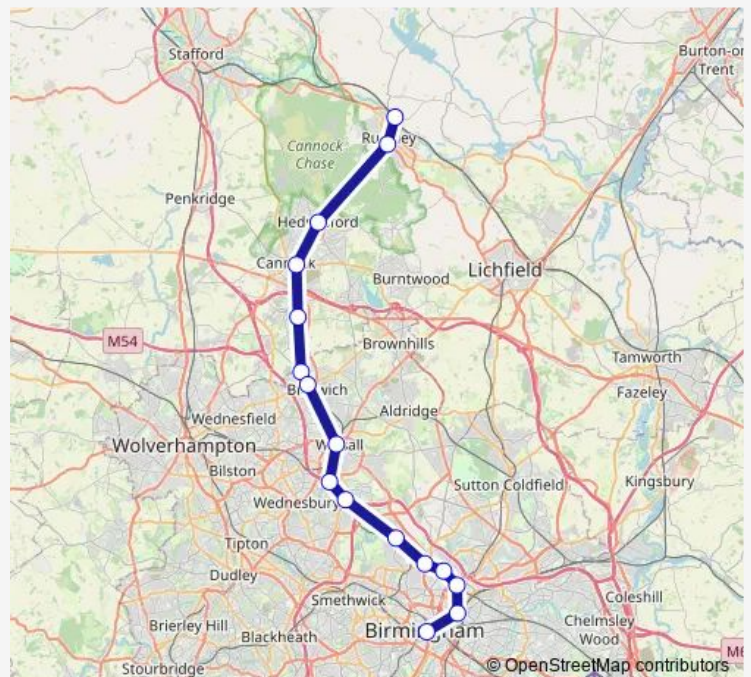

Rail Lm:Rgl->Bhm LM train service from RGL to Bhm

[Go to website](#)

Direction

Rugeley Trent Valley — Birmingham New Street

16 stops

[Open route schedule](#)

- Rugeley Trent Valley
- Rugeley Town
- Hednesford
- Cannock
- Landywood
- Bloxwich North
- Bloxwich
- Walsall
- Bescot Stadium
- Tame Bridge Parkway
- Hamstead (Birmingham)
- Perry Barr
- Witton (West Midlands)
- Aston
- Duddeston
- Birmingham New Street

Route schedule

Rugeley Trent Valley — Birmingham New Street

Monday	06:04-22:37
Tuesday	06:04-22:37
Wednesday	06:04-22:37
Thursday	06:04-22:37
Friday	06:04-22:37
Saturday	06:00-23:00
Sunday	09:41-22:51

Route info

Direction: Rugeley Trent Valley

Stops: 16

Trip Duration: 0 hour 56 min

■ Lm:Rgl->Bhm — LM train service from RGL to Bhm

Lm:Rgl->Bhm Rail time schedules and route maps are available in an offline PDF at busmaps.com. Use the busmaps.com website to see live bus times, train schedule or subway schedule, and step-by-step directions for all public transit in Birmingham