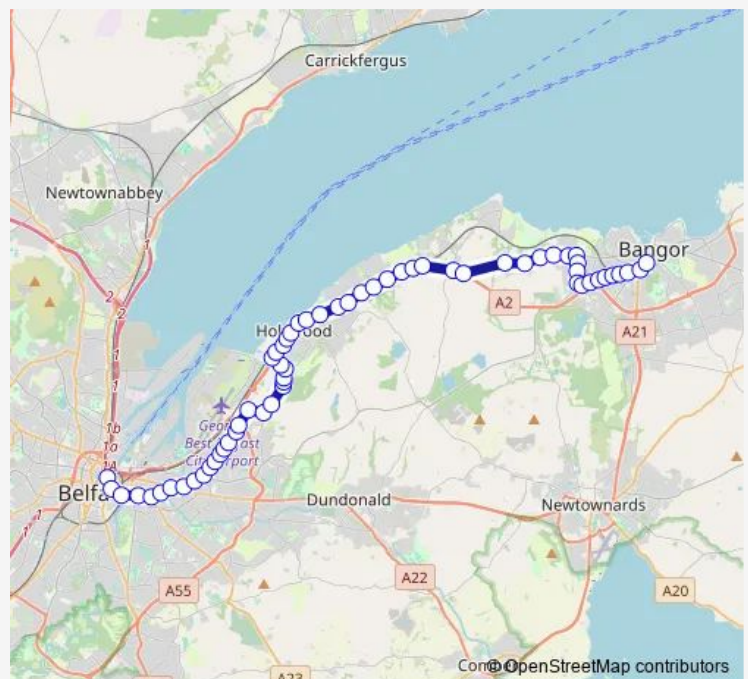

Bus 502a Bangor, Bloomfield Estate - Belfast, Lagan-side Buscentre

[Go to website](#)

Direction

Bangor Buscentre — Lagan-side Buscentre

58 stops

[Open route schedule](#)

- Bangor Buscentre
- Croft Street
- Oakwood Avenue
- Woodgreen
- Silverstream
- Flyover
- Springhill
- Orchardville Ville
- Kileen Drive
- Carnalea Methodist
- Rathmore Road
- Rathmore West Church
- Wandsworth Road
- Lowrys Lane
- Crawfordsburn Village
- Ballymullan Road
- Ballyrobert
- Craigdarraugh Road
- Ballymoney Road
- Seahill Road
- Larch Hill

Route schedule

Bangor Buscentre — Lagan-side Buscentre

Monday	16:00
Tuesday	16:00
Wednesday	16:00
Thursday	16:00
Friday	16:00
Saturday	08:00-17:35
Sunday	—

Route info

Direction: Bangor Buscentre

Stops: 58

Trip Duration: 0 hour 50 min

502a — Bangor, Bloomfield Estate - Belfast, Lagan-side Buscentre

Ballygrainey Road

Station Road

Ulster Folk and Transport Museum

Culloden Hotel

Marino

Ballymenoch Park

Priory