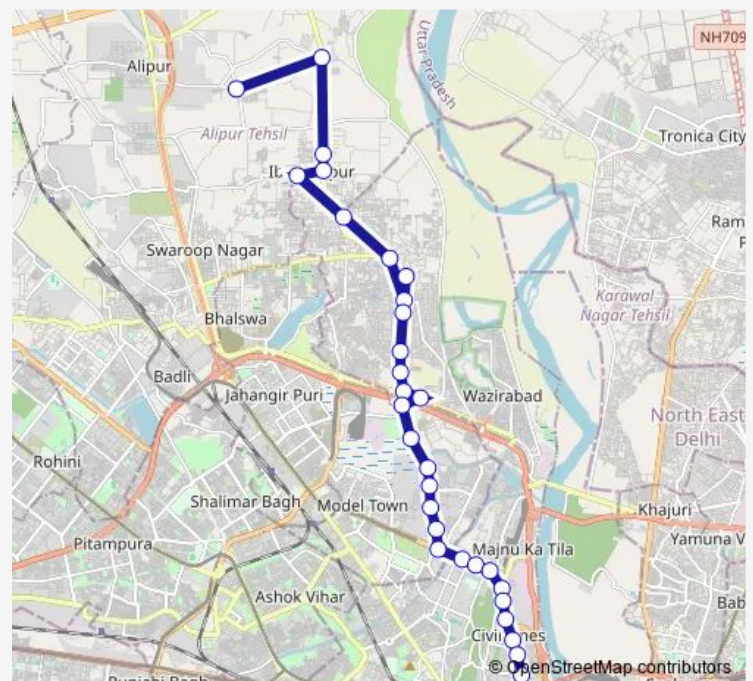

Dhaka Village

id hospital

GTB Nagar

Route schedule

Mukhmel Pur Village — Isbt Nityanand Marg

Monday 08:00-10:35

Tuesday 08:00-10:35

Wednesday 08:00-10:35

Thursday 08:00-10:35

Friday 08:00-10:35

Saturday 08:00-10:35

Sunday 08:00-10:35

Route info

Direction: Mukhmel Pur Village

Stops: 31

Trip Duration: 1 hour 23 min