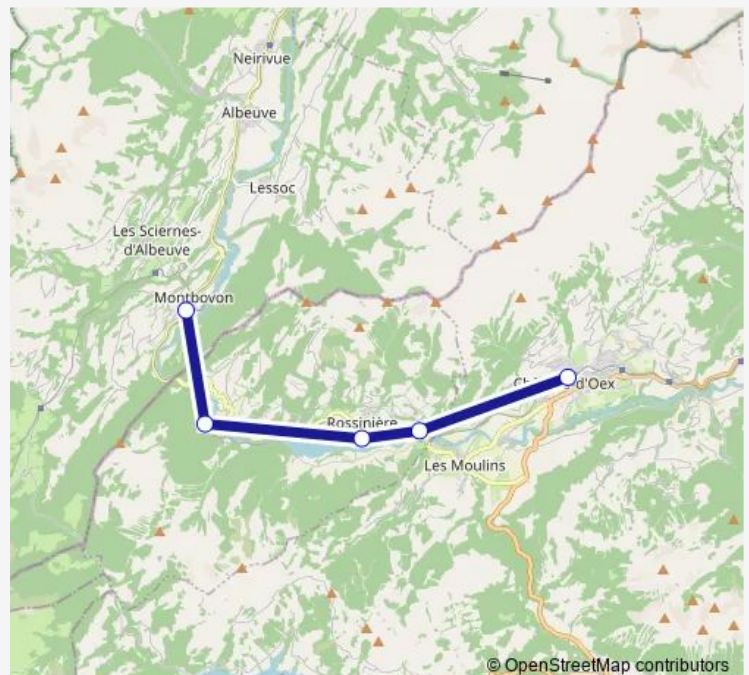

Direction

Château-d'Oex — Montbovon

5 stops

[Open route schedule](#)

Château-d'Oex

La Chaudanne-Les Moulins

Rossinière

La Tine

Montbovon

Route schedule

Château-d'Oex — Montbovon

Monday	—
Tuesday	—
Wednesday	—
Thursday	—
Friday	—
Saturday	14:15-17:15
Sunday	14:15-17:15

Route info

Direction: Château-d'Oex

Stops: 5

Trip Duration: 0 hour 18 min

Montbovon

Route schedule

Château-d'Oex — Montbovon

Monday	—
Tuesday	—
Wednesday	—
Thursday	—
Friday	—
Saturday	12:15
Sunday	12:15

Route info

Direction: Château-d'Oex

Stops: 5

Trip Duration: 0 hour 20 min