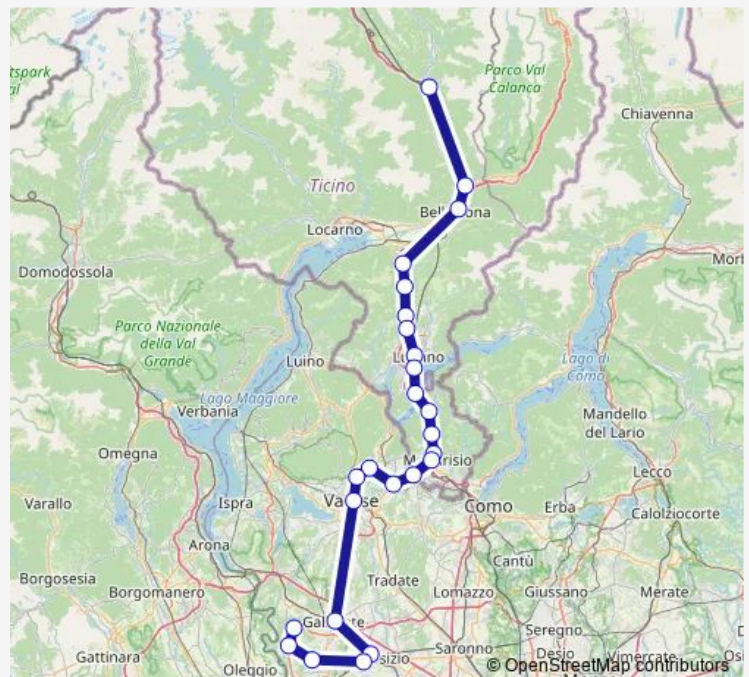

Thursday 05:00-21:13

Friday 05:00-21:13

Saturday 05:00-21:13

Sunday 05:00-21:13

Route info

Direction: Malpensa Aeroporto T2

Stops: 22

Trip Duration: 3 hour 7 min

S50 — Biasca-Bellinzona-Lugano-Varese-Malpensa

Direction

Malpensa Aeroporto T2 — Bellinzona

23 stops

[Open route schedule](#)

Malpensa Aeroporto T2

Malpensa Aeroporto T1

Ferno-Lonate Pozzolo