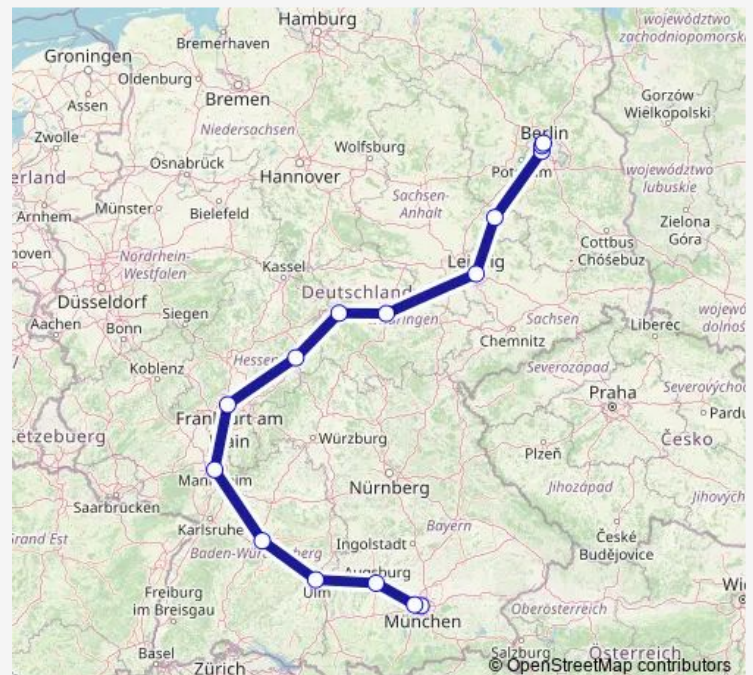

## Rail ICE 598

[Go to website](#)

### Direction

undefined — undefined

0 stops

[Open route schedule](#)

### Route schedule

undefined — undefined

Monday 10:28

Tuesday 10:28

Wednesday 10:28

Thursday 10:28

Friday 10:28

Saturday 10:28

### Route info

Direction:

Stops: 0

Trip Duration: – min

■ ICE 598

ICE 598 Rail time schedules and route maps are available in an offline PDF at [busmaps.com](https://busmaps.com). Use the [busmaps.com](https://busmaps.com) website to see live bus times, train schedule or subway schedule, and step-by-step directions for all public transit in Berlin