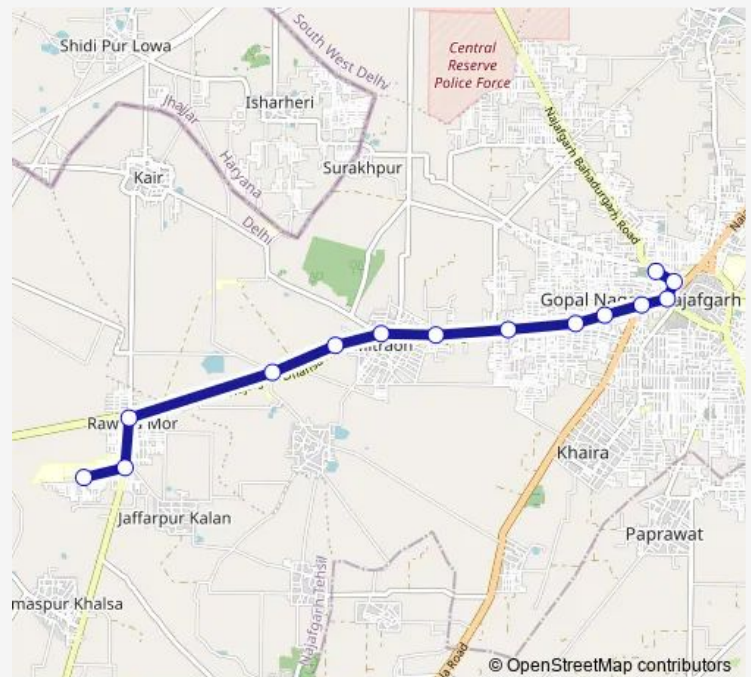

### Direction

Jaffar Pur NSUT — Najafgarh Terminal

14 stops

[Open route schedule](#)

Jaffar Pur NSUT

Jaffarpur Kalan Rtrm Hospital

Rawta Crossing (Ujwa Village Road)

Surehra Crossing

### Route schedule

Jaffar Pur NSUT — Najafgarh Terminal

Monday 06:20-23:02

Tuesday 06:20-23:02

Wednesday 06:20-23:02

Thursday 06:20-23:02

Friday 06:20-23:02

Saturday 06:20-23:02

Sunday 06:20-23:02

### Route info

Direction: Jaffar Pur NSUT

Stops: 14

Trip Duration: 0 hour 31 min

821spldown

BusMaps

821spldown Bus time schedules and route maps are available in an offline PDF at [busmaps.com](https://busmaps.com). Use the [busmaps.com](https://busmaps.com) website to see live bus times, train schedule or subway schedule, and step-by-step directions for all public transit in Najafgarh