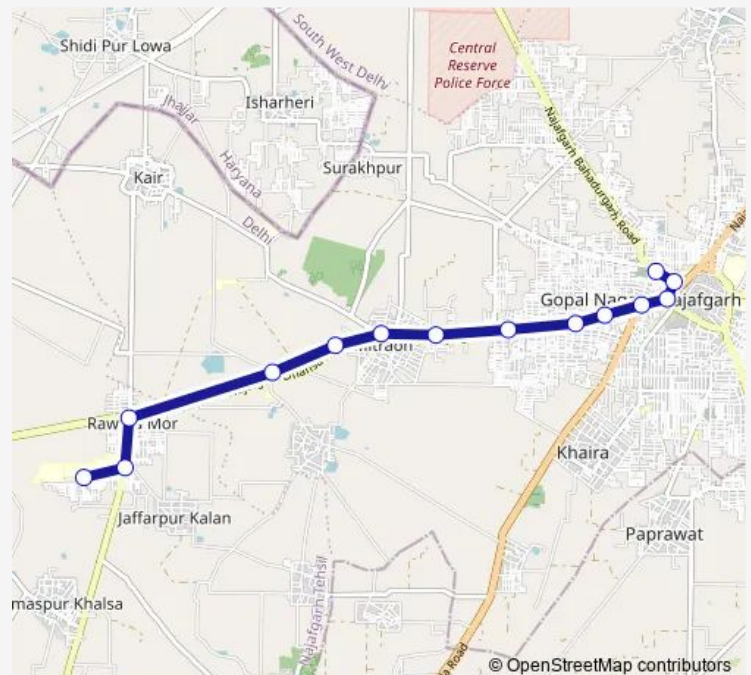

Khera More / Ghuman Hera Crossing

Nazafgarh Dhansa More

Jharoda Crossing Jharoda Road

Najafgarh Terminal

Route schedule

Jaffar Pur Nsut — Najafgarh Terminal

Monday 06:20-23:02

Tuesday 06:20-23:02

Wednesday 06:20-23:02

Thursday 06:20-23:02

Friday 06:20-23:02

Saturday 06:20-23:02

Sunday 06:20-23:02

Route info

Direction: Jaffar Pur Nsut

Stops: 14

Trip Duration: 0 hour 31 min

■ 821spldown

BusMaps

821spldown Bus time schedules and route maps are available in an offline PDF at busmaps.com. Use the busmaps.com website to see live bus times, train schedule or subway schedule, and step-by-step directions for all public transit in Najafgarh