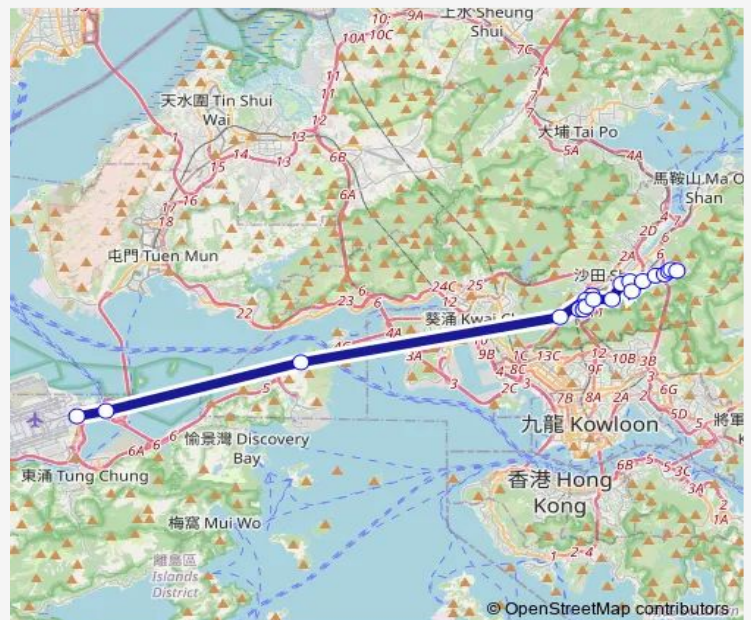

Stops: 23

Trip Duration: 1 hour 28 min

Street[[Kmb] TIN KA Ping Primary School][Lwb] TIN KA Ping Primary School

[Ctb] Tsang TAI UK, TAI Chung KIU Road[[Kmb] Tsang TAI Uk][Lwb] Tsang TAI Uk

[Kmb] SUN TIN WAI Estate][Lwb] SUN TIN WAI Estate