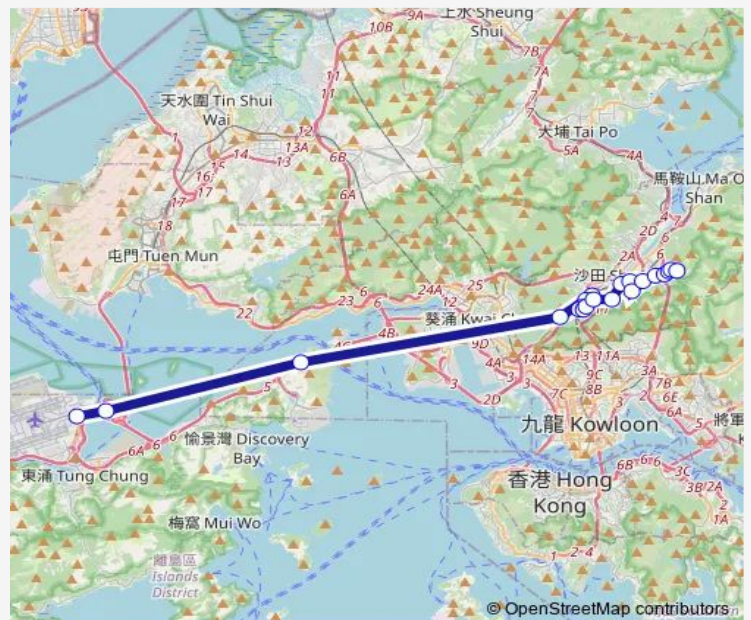

Stops: 23

Trip Duration: 1 hour 28 min

Street[[Kmb] TIN KA Ping Primary School][Lwb] TIN KA Ping Primary School

[Ctb] Tsang TAI UK, TAI Chung KIU Road[[Kmb] Tsang TAI Uk][Lwb] Tsang TAI Uk

[Kmb] SUN TIN WAI Estate][Lwb] SUN TIN WAI Estate