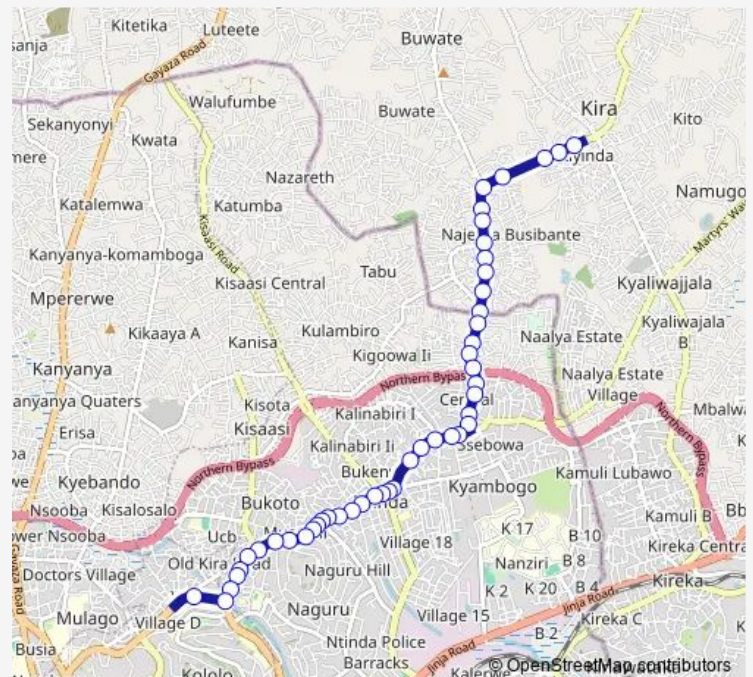

Thursday 06:30-19:00

Friday 06:30-19:00

Saturday 06:30-19:00

Sunday 06:30-19:00

Route info

Direction: Bright Touch Investments

Stops: 46

Trip Duration: 0 hour 53 min