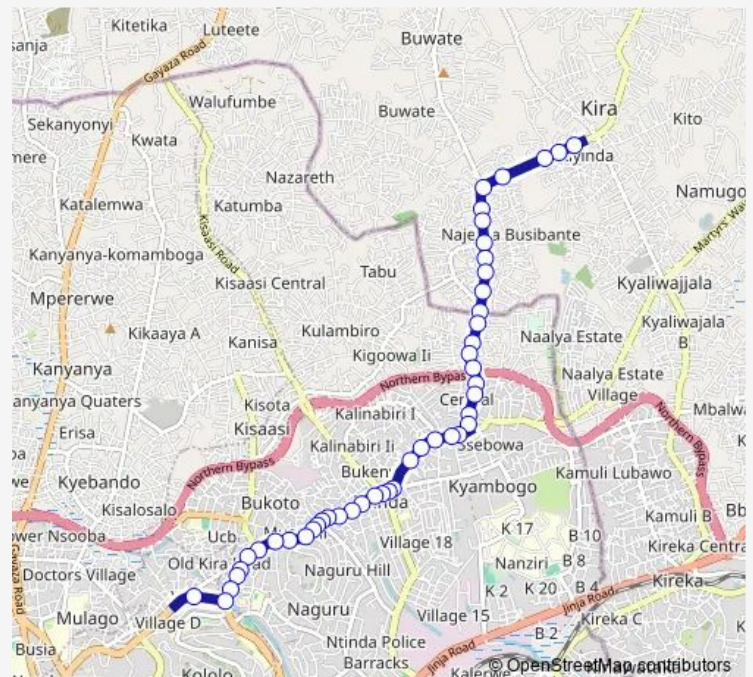

Thursday 06:30-19:00

Friday 06:30-19:00

Saturday 06:30-19:00

Sunday 06:30-19:00

Route info

Direction: Bright Touch Investments

Stops: 46

Trip Duration: 0 hour 54 min