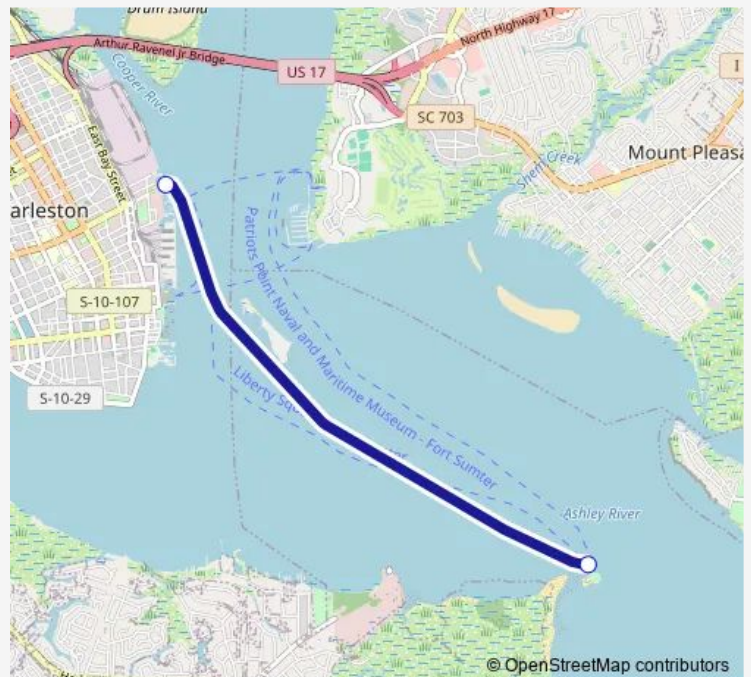

Ferry Fort Sumter Visitor Center-Fort Sumter

[Go to website](#)

Direction

Fort Sumter — Fort Sumter Visitor Center

2 stops

[Open route schedule](#)

Fort Sumter

Fort Sumter Visitor Center

Route schedule

Fort Sumter — Fort Sumter Visitor Center

Monday	10:45-16:20
Tuesday	10:45-16:20
Wednesday	10:45-16:20
Thursday	10:45-16:20
Friday	10:45-16:20
Saturday	10:45-16:20
Sunday	10:45-16:20

Route info

Direction: Fort Sumter

Stops: 2

Trip Duration: 0 hour 30 min

Fort Sumter Visitor Center-Fort Sumter

Direction

Fort Sumter Visitor Center — Fort Sumter

2 stops

[Open route schedule](#)