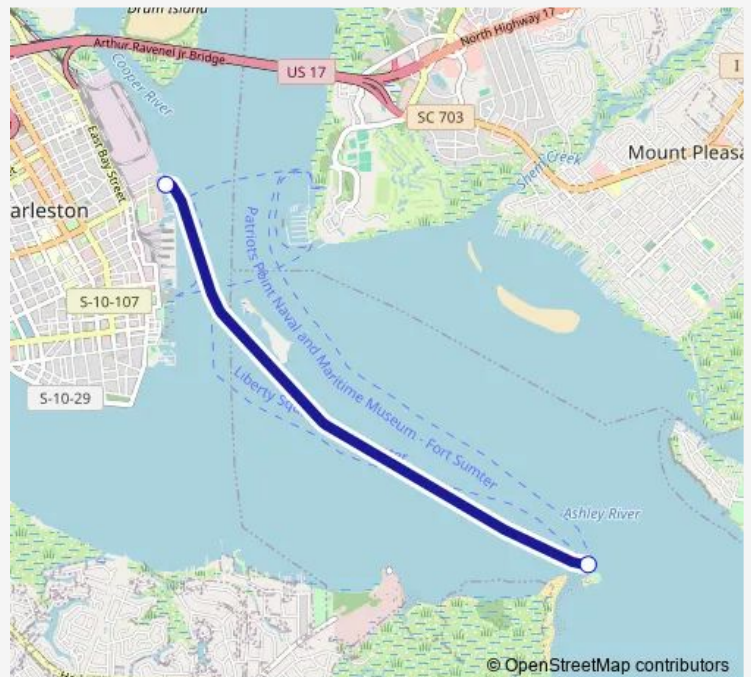

Ferry Fort Sumter Visitor Center-Fort Sumter

[Go to website](#)

Direction

Fort Sumter — Fort Sumter Visitor Center

2 stops

[Open route schedule](#)

Fort Sumter

Fort Sumter Visitor Center

Route schedule

Fort Sumter — Fort Sumter Visitor Center

Monday	11:05-16:20
Tuesday	11:05-16:20
Wednesday	11:05-16:20
Thursday	11:05-16:20
Friday	11:05-16:20
Saturday	11:05-16:20
Sunday	11:05-16:20

Route info

Direction: Fort Sumter

Stops: 2

Trip Duration: 0 hour 35 min

■ Fort Sumter Visitor Center-Fort Sumter

BusMaps

Direction

Fort Sumter Visitor Center — Fort Sumter

2 stops