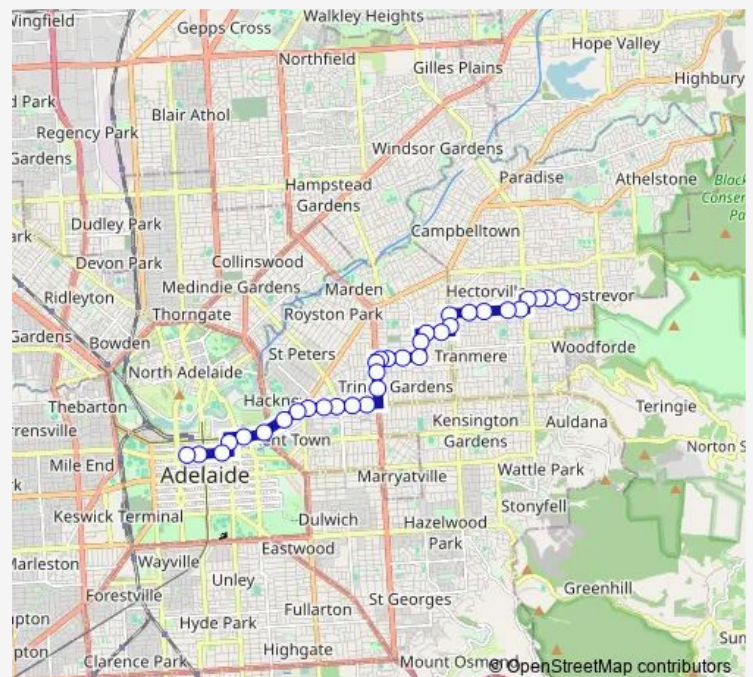

Thursday 05:34-09:05

Friday 05:34-09:05

Saturday —

Sunday —

Route info

Direction: Stop 30 Military Rd / Main St - West side

Stops: 37

Trip Duration: 0 hour 41 min

H33C — Henley Beach / Rostrevor to City

Stop 10 Henley Beach Rd - North side

Stop 9 Henley Beach Rd - North side

Stop 8 Henley Beach Rd - North side

Stop 7 Henley Beach Rd - North side

Stop 6 Henley Beach Rd - North side

Stop 5 Henley Beach Rd - North side

Stop 4 Henley Beach Rd - North side

Stop 3 Henley Beach Rd - North side

Stop 2 Henley Beach Rd - North side

Stop 1 Henley Beach Rd - North side

Stop A1 Glover Ave - North side

Direction: Stop 27 Maple Ave - South West side

Stops: 34

Trip Duration: 0 hour 36 min

Stop 5 Magill Rd - South side

Stop 4 Magill Rd - South side

Stop 3 North Tce - South East side

Stop 2 North Tce - South East side