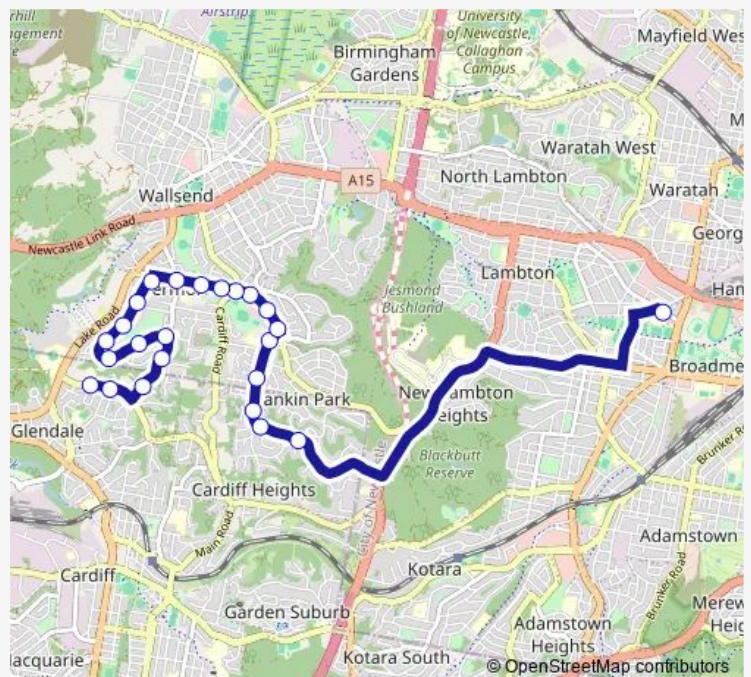

Route schedule

Lambton High School, Young Rd — Reservoir Rd Opp Newcastle Rudolf Steiner School

Monday	15:15
Tuesday	15:15
Wednesday	15:15
Thursday	15:15
Friday	15:15
Saturday	—
Sunday	—

Route info

Direction: Lambton High School, Young Rd

Stops: 24

Trip Duration: 0 hour 29 min

6257 — Lambton HS to Cardiff Heights

Jubilee Rd At Ellerdale Dr

Reservoir Rd Before Clarence St

Reservoir Rd Opp Newcastle Rudolf Steiner School

6257 School Bus time schedules and route maps are available in an offline PDF at [busmaps.com](https://busmaps.com). Use the [busmaps.com](https://busmaps.com) website to see live bus times, train schedule or subway schedule, and step-by-step directions for all public transit in Newcastle

The schedule is provided in the local timezone. Times with "(+1)" indicate departures on the next day.

PDF file created on 2025-01-16

2024 BusMaps.com - All Rights Reserved