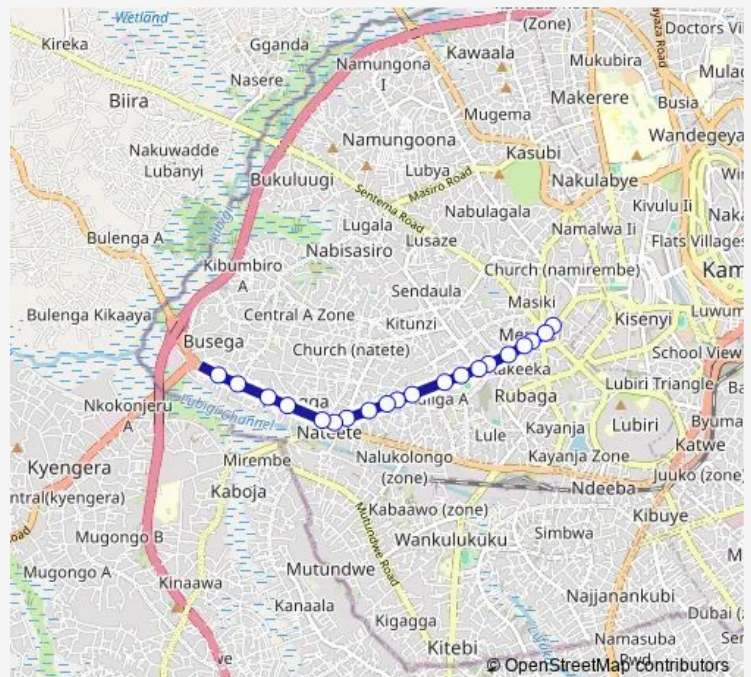

Busega (Masaka Rd)

Petrocity

Route schedule

Mengo Hospital — Petrocity

Monday 06:30-19:00

Tuesday 06:30-19:00

Wednesday 06:30-19:00

Thursday 06:30-19:00

Friday 06:30-19:00

Saturday 06:30-19:00

Sunday 06:30-19:00

Route info

Direction: Mengo Hospital

Stops: 20

Trip Duration: 0 hour 21 min

KA169 — Bulange Mengo-Busega