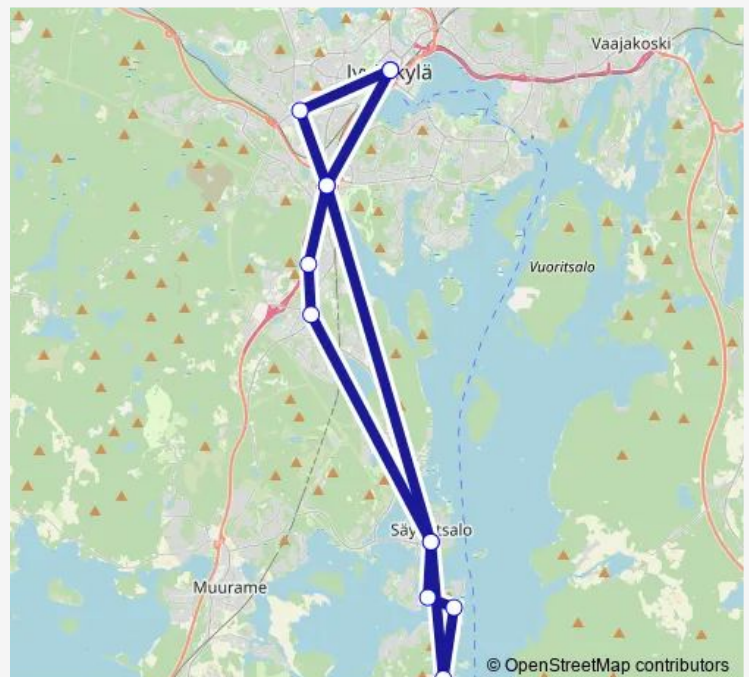

### Route schedule

Pali 1/ Asemakatu — Pali 1/ Asemakatu

Monday 10:25-12:25

Tuesday 10:25-12:25

Wednesday 10:25-12:25

Thursday 10:25-12:25

Friday 10:25-12:25

Saturday —

### Route info

Direction: Pali 1/ Asemakatu

Stops: 12

Trip Duration: 2 hour 0 min

■ Vip 4 — Säynätsalo

BusMaps

Vip 4 Bus time schedules and route maps are available in an offline PDF at [busmaps.com](https://busmaps.com). Use the [busmaps.com](https://busmaps.com) website to see live bus times, train schedule or subway schedule, and step-by-step directions for all public transit in Jyvaeskylae