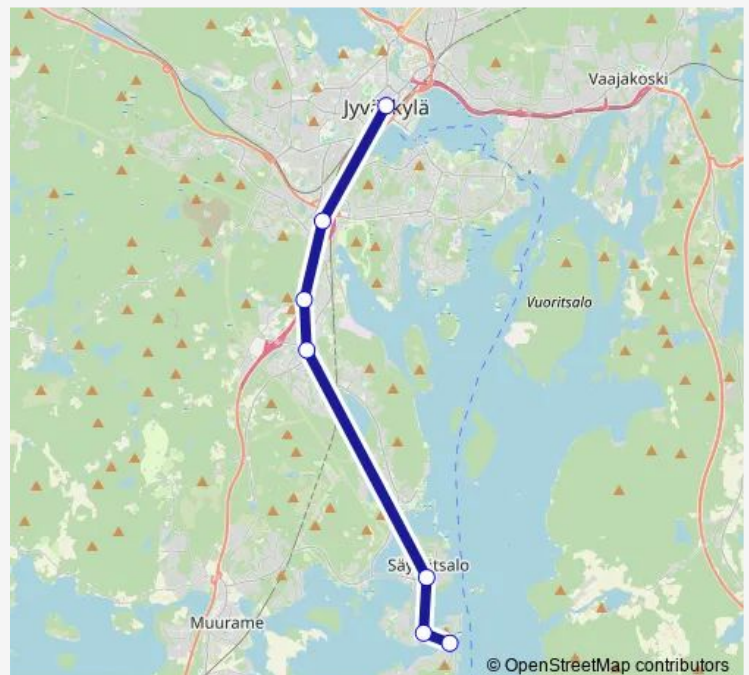

Bus Vip 4 Muuratsalo-Asemakatu

[Go to website](#)**Direction**

Pali 22/ Muuratsalo koulu — Pali 1/ Asemakatu

7 stops

[Open route schedule](#)

Pali 22/ Muuratsalo koulu

Pali 23/ Lehtisaari

Pali 20/ Säynätsalo Kaupat

Wednesday 09:30

Thursday 09:30

Friday 09:30

Saturday —

Sunday —

Route info

Direction: Pali 22/ Muuratsalo koulu

Stops: 7

Trip Duration: 0 hour 55 min

■ Vip 4 — Muuratsalo-Asemakatu

Vip 4 Bus time schedules and route maps are available in an offline PDF at busmaps.com. Use the busmaps.com website to see live bus times, train schedule or subway schedule, and step-by-step directions for all public transit in Jyvaeskylae