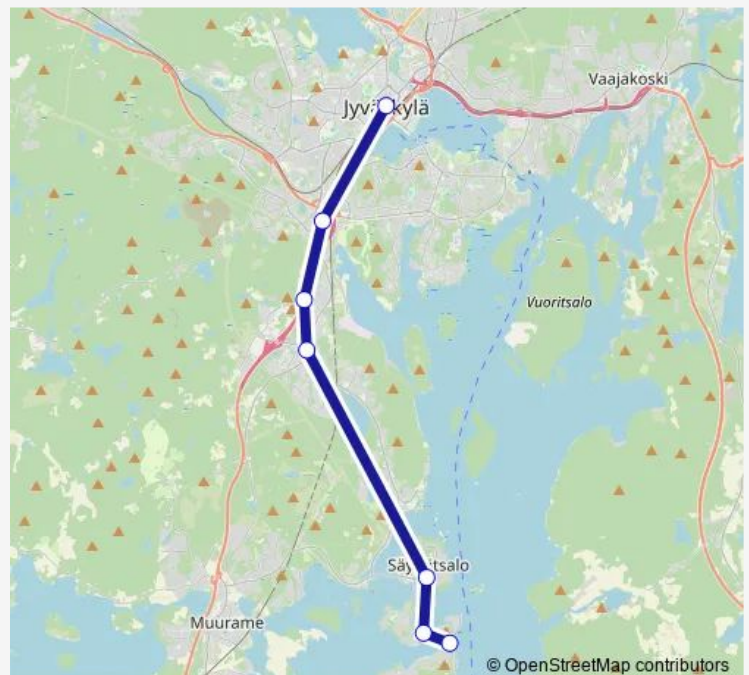

Bus Vip 4 Muuratsalo-Asemakatu

[Go to website](#)**Direction**

Pali 22/ Muuratsalo koulu — Pali 1/ Asemakatu

7 stops

[Open route schedule](#)

Pali 22/ Muuratsalo koulu

Pali 23/ Lehtisaari

Pali 20/ Säynätsalo Kaupat

Wednesday 09:30

Thursday 09:30

Friday 09:30

Saturday —

Sunday —

Route info

Direction: Pali 22/ Muuratsalo koulu

Stops: 7

Trip Duration: 0 hour 55 min

■ Vip 4 — Muuratsalo-Asemakatu

Vip 4 Bus time schedules and route maps are available in an offline PDF at busmaps.com. Use the busmaps.com website to see live bus times, train schedule or subway schedule, and step-by-step directions for all public transit in Jyvaeskylae