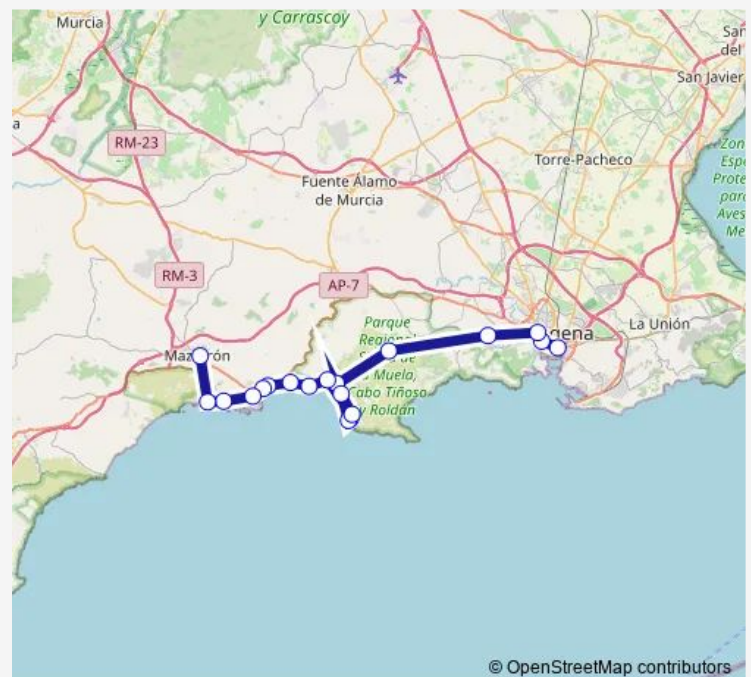

Friday 09:15-21:30

Saturday 08:00-18:00

Sunday 08:00-18:00

Route info

Direction: Cartagena

Stops: 20

Trip Duration: 1 hour 15 min

© OpenStreetMap contributors

Alsa - L30v Ip — L30 vta Cartagena-Mazarron I.Plana

BusMaps

Direction

Cartagena — Mazarron

13 stops

[Open route schedule](#)

Cartagena

Cruz Roja -Cart