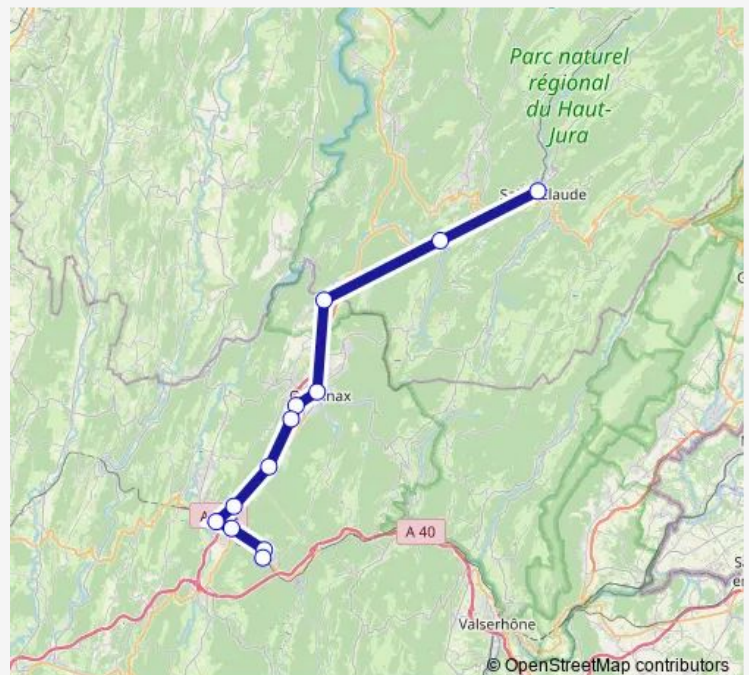

Montréal-la-Cluse, ville

Brion-Montréal-La-Cluse

Montréal (F)

Martignat

Bellignat-Mairie

Bellignat - Lycée-Arbez-Carme

Oyonnax

Dortan, Mairie

Molinges

Saint-Claude

Route schedule

Nantua — Saint-Claude

Monday	07:15-20:05
Tuesday	07:15-20:05
Wednesday	07:15-20:05
Thursday	07:15-20:05
Friday	—
Saturday	—
Sunday	11:10-20:05

Route info

Direction: Nantua

Stops: 12

Trip Duration: 1 hour 11 min

■ X37

Direction

undefined — undefined

0 stops

[Open route schedule](#)**Route schedule**

undefined — undefined