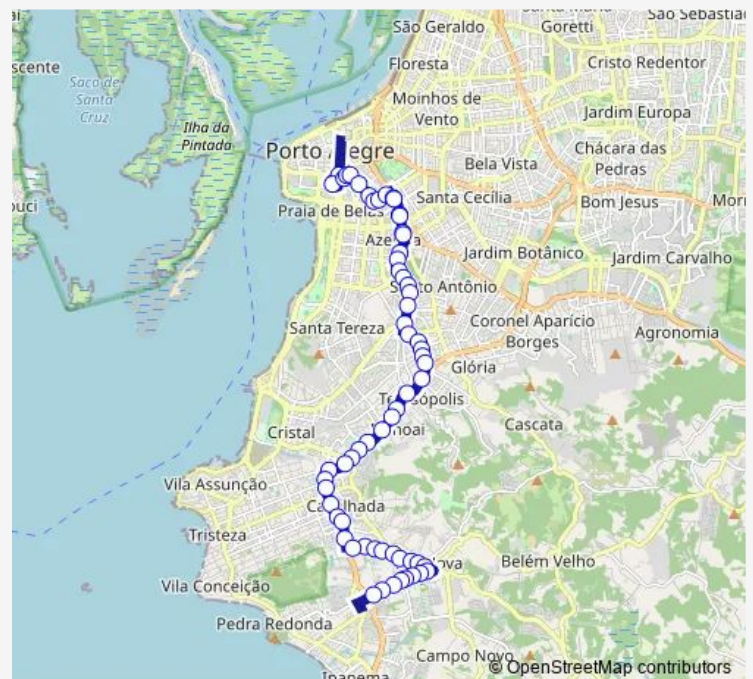

Saturday 00:10-23:40

Sunday 06:05-23:42

Route info

Direction: Vila Nova Monte Cristo

Stops: 57

Trip Duration: 0 hour 38 min

Cavanhada Cavanhada

Cavanhada Cavanhada

Route info

Direction: Borges DE Medeiros

Stops: 62

Trip Duration: 0 hour 40 min

Medianeira Silva Paes

Teresopolis Teresopolis

Teresopolis Teresopolis

Teresopolis Teresopolis