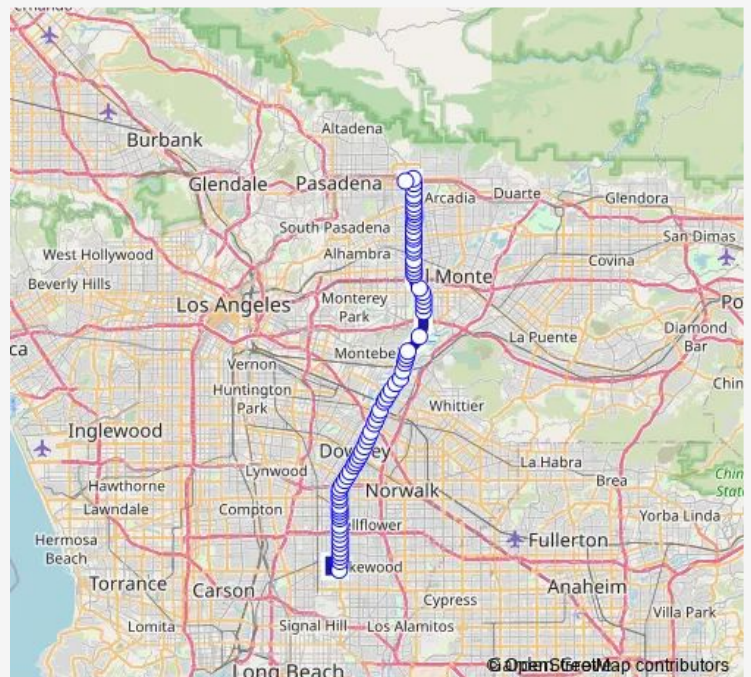

Lakewood / Pepperwood

Lakewood / Gardendale

Lakewood Blvd Station

Route schedule

Lakewood / Hardwick — Sierra Madre Villa Station

Monday 05:06-22:19

Tuesday 05:06-22:19

Wednesday 05:06-22:19

Thursday 05:06-22:19

Friday 05:06-22:19

Saturday 05:31-22:28

Sunday 05:31-22:28

Route info

Direction: Lakewood / Hardwick

Stops: 79

Trip Duration: 1 hour 35 min

266 — Metro Local Line

Lakewood / Imperial

Lakewood / Rose

Lakewood / Alameda

Lakewood / Stewart and Gray

Lakewood / Buckles

Lakewood / Bellflower

Lakewood / Firestone