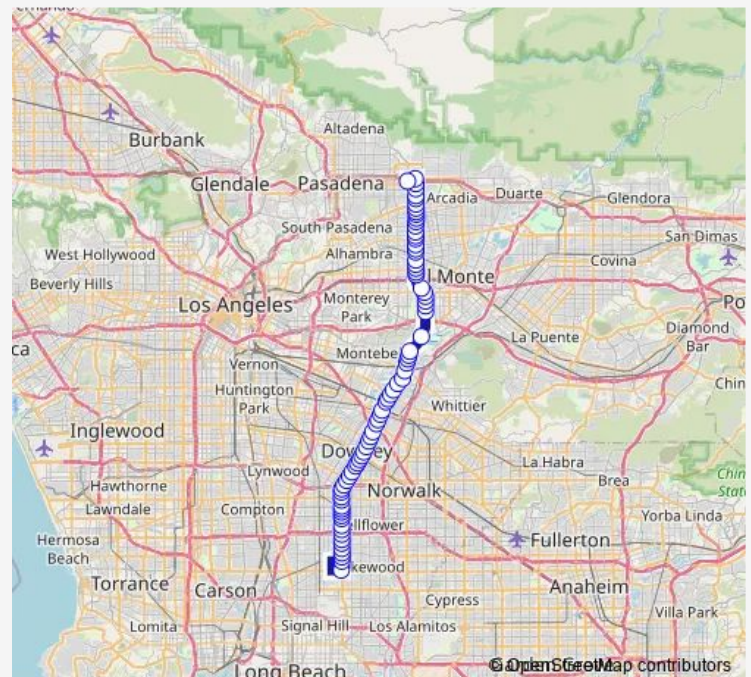

Lakewood / Pepperwood

Lakewood / Gardendale

Lakewood Blvd Station

Route schedule

Lakewood / Hardwick — Sierra Madre Villa Station

Monday 05:06-22:19

Tuesday 05:06-22:19

Wednesday 05:06-22:19

Thursday 05:06-22:19

Friday 05:06-22:19

Saturday 05:31-22:28

Sunday 05:31-22:28

Route info

Direction: Lakewood / Hardwick

Stops: 79

Trip Duration: 1 hour 23 min

266 — Metro Local Line

Lakewood / Imperial

Lakewood / Rose

Lakewood / Alameda

Lakewood / Stewart and Gray

Lakewood / Buckles

Lakewood / Bellflower

Lakewood / Firestone