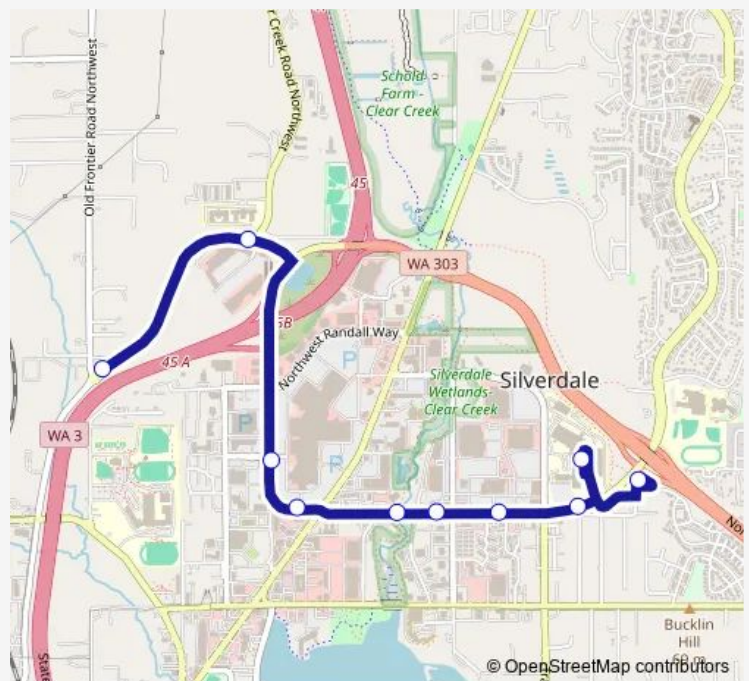

### Direction

Silverdale Transit Center (Stc) — Greaves Way at Old Frontier

10 stops

[Open route schedule](#)

Silverdale Transit Center (Stc)

St. Michael Medical Center

Ridgetop at St. Michael Medical Center

### Route schedule

Silverdale Transit Center (Stc) — Greaves Way at Old Frontier

Monday	07:00-19:00
Tuesday	07:00-19:00
Wednesday	07:00-19:00
Thursday	07:00-19:00
Friday	07:00-19:00
Saturday	09:00-18:30
Sunday	—

### Route info

Direction: Silverdale Transit Center (Stc)

Stops: 10

Trip Duration: 0 hour 12 min

266 — Silverdale Ridgetop

**Direction**

Greaves Way at Old Frontier — Silverdale Transit Center (Stc)

10 stops

Tuesday 07:12-19:12

Wednesday 07:12-19:12

Thursday 07:12-19:12

Friday 07:12-19:12

Saturday 09:12-18:42

Sunday —

**Route info**

Direction: Greaves Way at Old Frontier