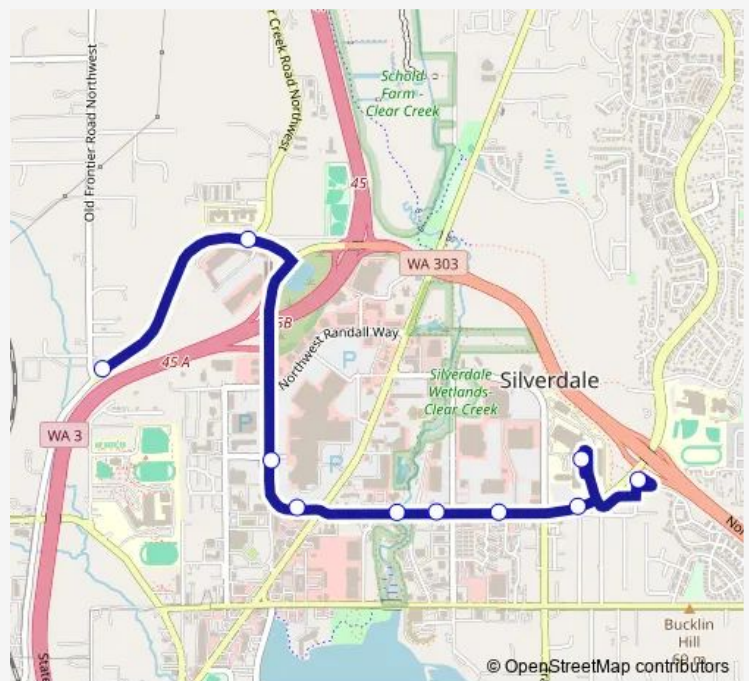

Bus 266 Silverdale Ridgetop

[Go to website](#)

Direction

Silverdale Transit Center (Stc) — Greaves Way at Old Frontier

10 stops

[Open route schedule](#)

Silverdale Transit Center (Stc)

St. Michael Medical Center

Route schedule

Silverdale Transit Center (Stc) — Greaves Way at Old Frontier

Monday	07:00-19:00
Tuesday	07:00-19:00
Wednesday	07:00-19:00
Thursday	07:00-19:00
Friday	07:00-19:00
Saturday	09:00-18:30
Sunday	—

Route info

Direction: Silverdale Transit Center (Stc)

Stops: 10

Trip Duration: 0 hour 12 min

Direction

Greaves Way at Old Frontier — Silverdale Transit Center (Stc)

10 stops

[Open route schedule](#)

Wednesday 07:12-19:12

Thursday 07:12-19:12

Friday 07:12-19:12

Saturday 09:12-18:42

Sunday —

Route info

Direction: Greaves Way at Old Frontier

Stops: 10