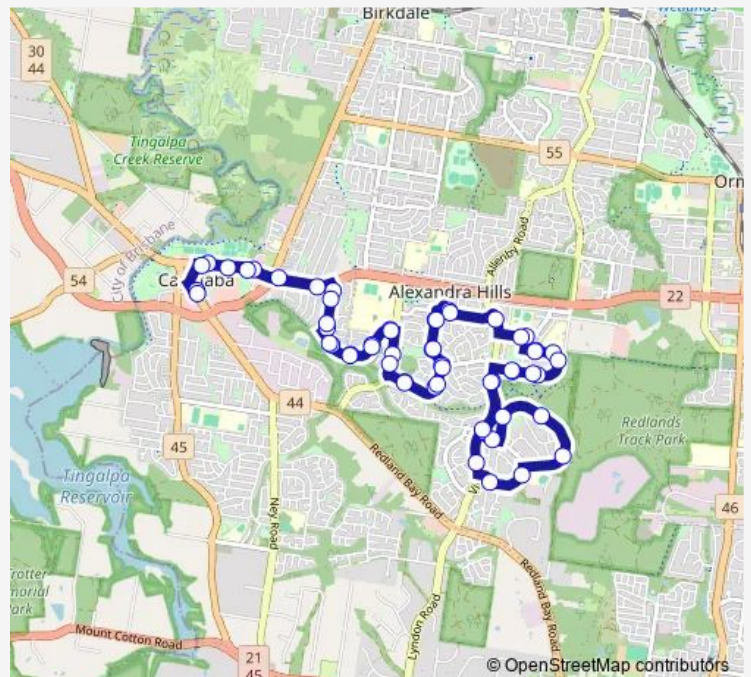

Vienna Rd near Cambridge Dr

Heffernan Rd near Ogorman St

Winchester Rd at Osmond Ct

Winchester Rd near Nandeebie Care Centre

Route schedule

Capalaba bus station, stop C — Capalaba bus station

Monday —

Tuesday —

Wednesday —

Thursday —

Friday —

Saturday 08:27-16:27

Sunday —

Route info

Direction: Capalaba bus station, stop C

Stops: 57

Trip Duration: 0 hour 43 min

266 — Capalaba - Alexandra Hills (Loop)

Winchester Rd near Belgravia St

Winchester Rd near Suthurst Ct

Vienna Rd near Canterbury St

Vienna Rd at Alexandra Circuit

Alexandra Cct near Keynsham St

Vienna Rd at Alexandra Circuit