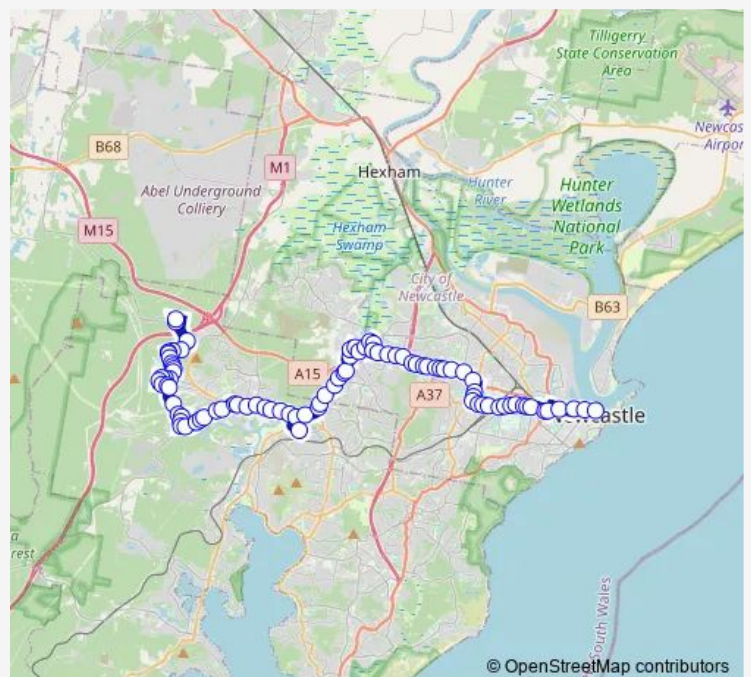

Saturday —

Sunday —

Route info

Direction: George Booth Dr Opp Fourth St

Stops: 89

Trip Duration: 1 hour 25 min

266 — Newcastle to West Wallsend

Government Rd Opp Taylor Memorial Reserve

Government Rd At Prince St

Northville Dr After Government Rd

Northville Dr After Highcross St

Northville Dr At Macquarie St

Northville Dr After Thomas St

Northville Dr After George St

New Heights Christian Church, Northville Dr