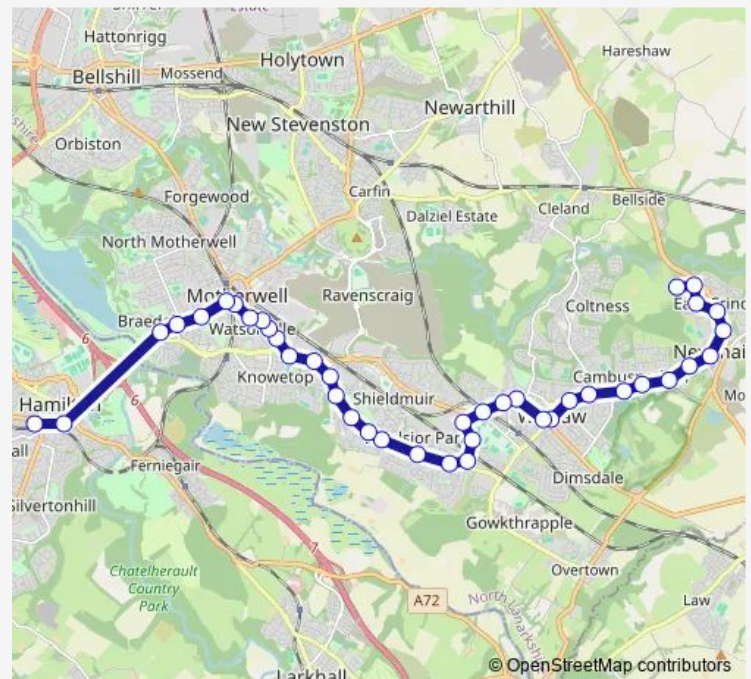

Thursday 05:18-23:20

Friday 05:18-23:20

Saturday 05:20-23:30

Sunday 05:13-23:17

Route info

Direction: Bus Station

Stops: 44

Trip Duration: 0 hour 46 min

■ 266 — Shotts, Hillhouseridge - Hamilton Bus Station

Police Station

Old Manse Road

Netherton Road

Marshall Street

Wishaw General Hospital

Heathery Road

Cleland Road