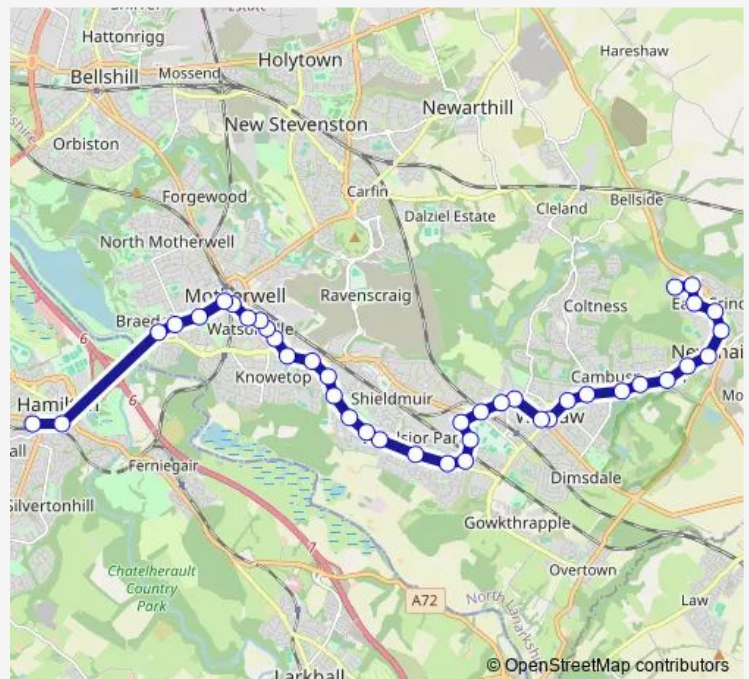

Thursday 05:18-23:20

Friday 05:18-23:20

Saturday 05:20-23:30

Sunday 05:13-23:17

Route info

Direction: Bus Station

Stops: 44

Trip Duration: 0 hour 38 min

266 — Shotts, Hillhouseridge - Hamilton Bus Station

Police Station

Old Manse Road

Netherton Road

Marshall Street

Wishaw General Hospital

Heathery Road

Cleland Road