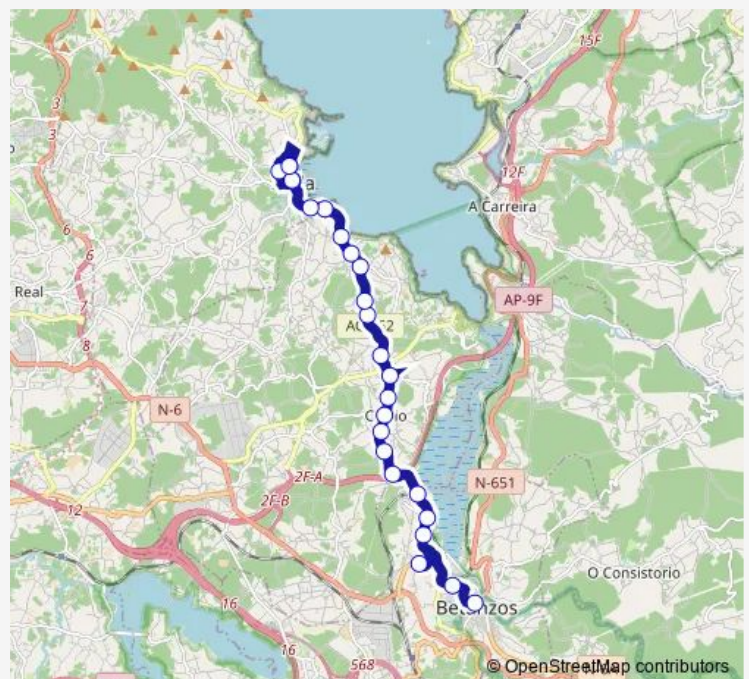

Thursday —

Friday 09:35-19:35

Saturday —

Sunday —

Route info

Direction: Betanzos Praza

Stops: 26

Trip Duration: 0 hour 25 min