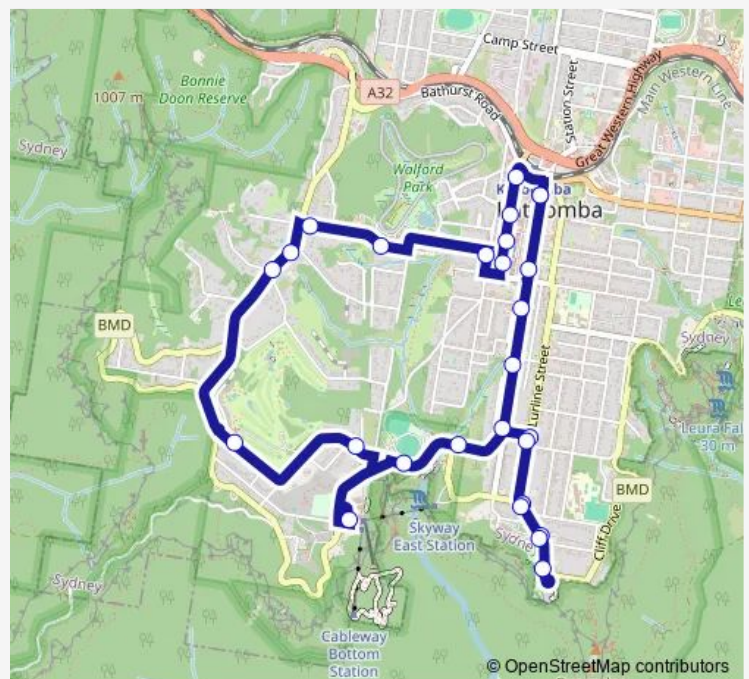

Monday 08:35-21:00

Tuesday —

Wednesday —

Thursday —

Friday —

Saturday —

Sunday 08:35-21:00

Route info

Direction: Carrington Hotel, Katoomba St

Stops: 28

Trip Duration: 0 hour 25 min

Echo Point Rd Opp Raymond Rd

Lurline St At Goyder Av

Lurline St Opp Warwick St

Lurline St Opp Oatley Av

Lurline St Opp Merriwa St

Friday 05:41-08:33

Saturday —

Sunday —

Route info

Direction: Carrington Hotel, Katoomba St

Stops: 31

Trip Duration: 0 hour 27 min

Katoomba St Opp Warialda St

Monday 08:33-21:00

Tuesday 08:33-21:00

Wednesday 08:33-21:00

Thursday 08:33-21:00

Friday 08:33-21:00

Saturday 08:35-21:00

Sunday 08:35-21:00

Route info