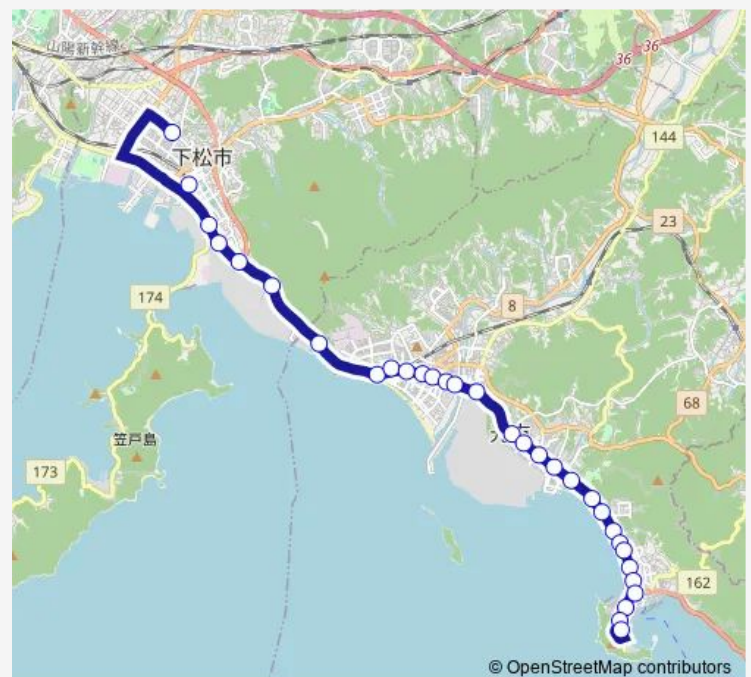

Thursday 07:57-19:11

Friday 07:57-19:11

Saturday 10:08-19:11

Sunday 10:08-19:11

Route info

Direction: 室積公園口

Stops: 22

Trip Duration: 0 hour 23 min

■ 光線

BusMaps

Direction

江の浦 — 光駅

21 stops

[Open route schedule](#)

江の浦

室積

Thursday 05:49

Friday 05:49

Saturday —

Sunday —

Route info

Direction: 江の浦

Stops: 21

Trip Duration: 0 hour 19 min