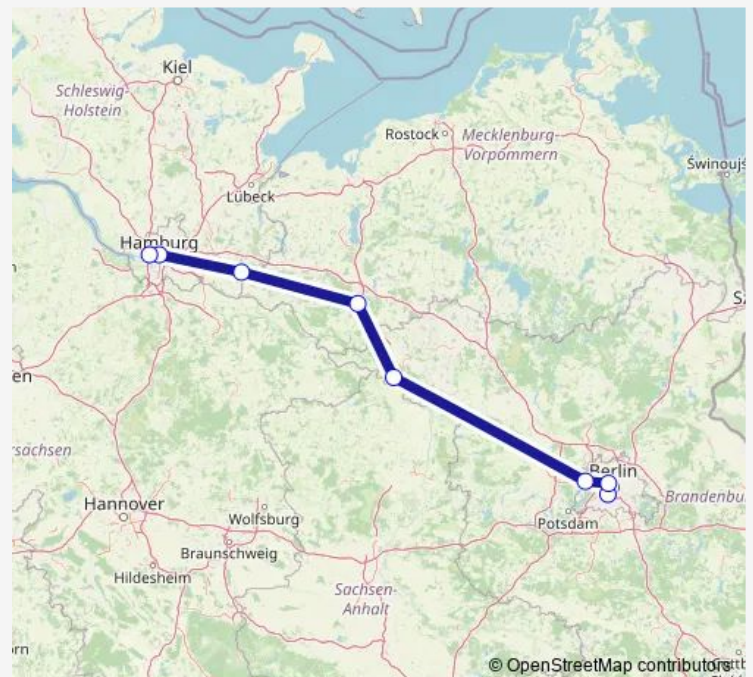

Berlin-Spandau

Wittenberge

Ludwigslust

Büchen

Hamburg Hbf

Hamburg-Altona

Route schedule

Berlin Südkreuz — Hamburg-Altona

Monday 06:56

Tuesday 06:55-06:56

Wednesday 06:56

Thursday 06:56

Friday 06:56

Saturday 06:56

Sunday 06:56

Route info

Direction: Berlin Südkreuz

Stops: 8

Trip Duration: 2 hour 28 min

■ IC 27

Direction

Hamburg-Altona — Berlin Südkreuz

9 stops

[Open route schedule](#)

Hamburg-Altona

Hamburg Dammtor

Hamburg Hbf

Büchen

Ludwigslust

Wittenberge

Berlin-Spandau

Berlin Hbf