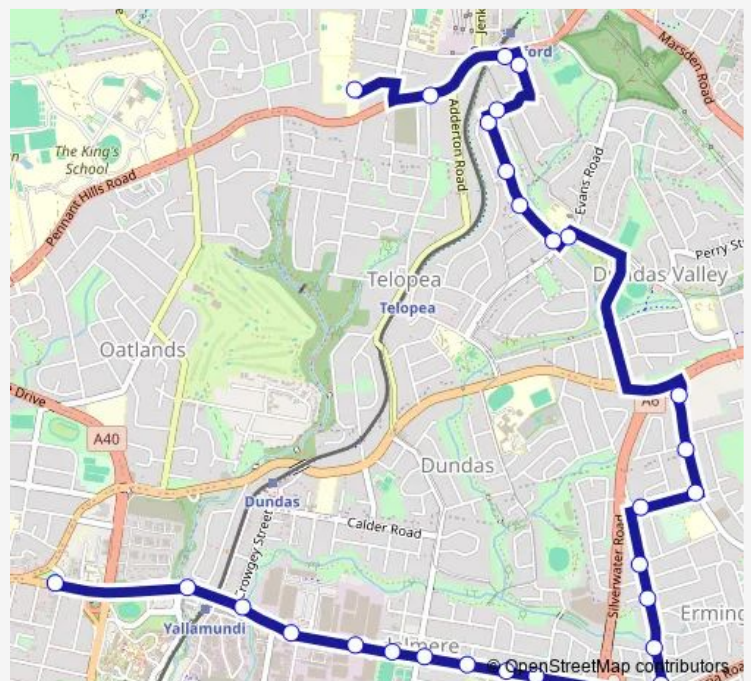

Victoria Rd At Anderson Av

Victoria Rd After Crowgey St

Victoria Rd Opp Euston St

338 Victoria Rd

Victoria Rd Opp Rydalmore Park

John Carver Reserve, Victoria Rd

Victoria Rd At Pine Lane

Victoria Rd Opp Alma St

Kissing Point Rd At Bennetts Rd East

Kissing Point Rd Opp Timor Army Barracks

Evans Rd At Yates Av

Route schedule

Collett Park, Victoria Rd — Cumberland High School, Dunmore Av

Monday 07:43

Tuesday 07:43

Wednesday 07:43

Thursday 07:43

Friday 07:43

Saturday —

Sunday —

Route info

Direction: Collett Park, Victoria Rd

Stops: 29

Trip Duration: 0 hour 26 min

614w — Pemberton St Rydalmore to Cumberland High School

Brand St At Evans Rd

Brand St At Larra Pl

Brand St At Howard St

Brand St Opp Captain Strom Pl

Marshall Rd At Kenny Pl

Coleman Av Before Pennant Hills Rd