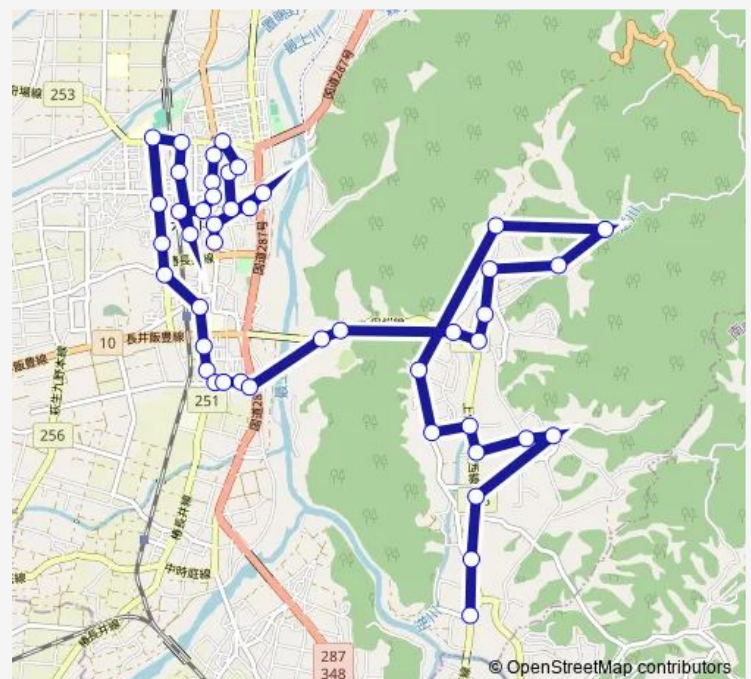

Saturday —

Sunday —

Route info

Direction: 下伊佐沢

Stops: 45

Trip Duration: 0 hour 52 min

伊佐沢・中央線

BusMaps