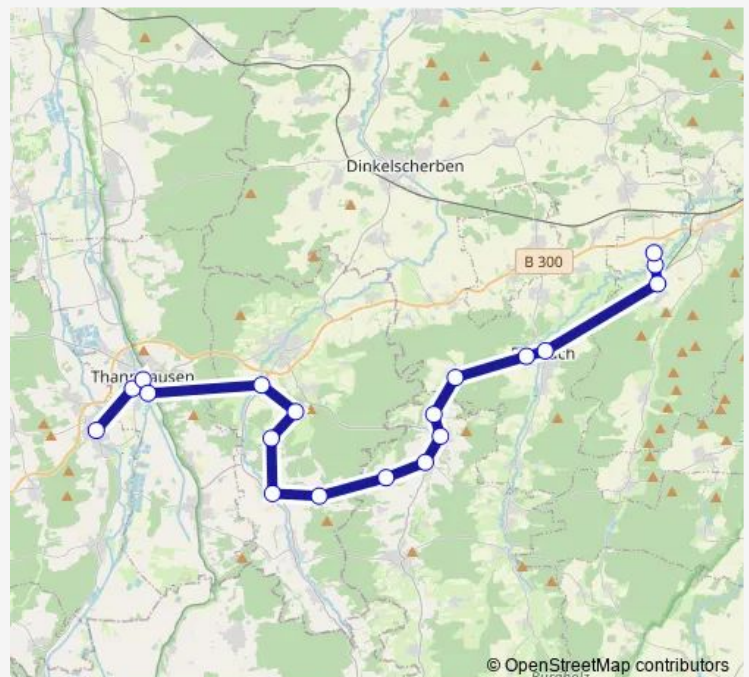

Route schedule

Sievertshofen — Thannhausen, Schulzentr.

Monday 06:21

Tuesday 06:21

Wednesday 06:21

Thursday 06:21

Friday 06:21

Saturday —

Sunday —

Route info

Direction: Sievertshofen

Stops: 10

Trip Duration: 0 hour 37 min

■ 835

BusMaps

Direction

Thannhausen, Schulzentr. — Fischach, Marktplatz (A)

15 stops

[Open route schedule](#)

Thannhausen, Schulzentr.

Burg, Ortsstraße

Balzhausen, Kirche/Rehm

Balzhausen, Neue Schule

Memmenhausen, Kirchplatz

Friday —

Saturday —

Sunday —

Route info

Direction: Thannhausen, Schulzentr.

Stops: 15

Trip Duration: 0 hour 40 min

Direction